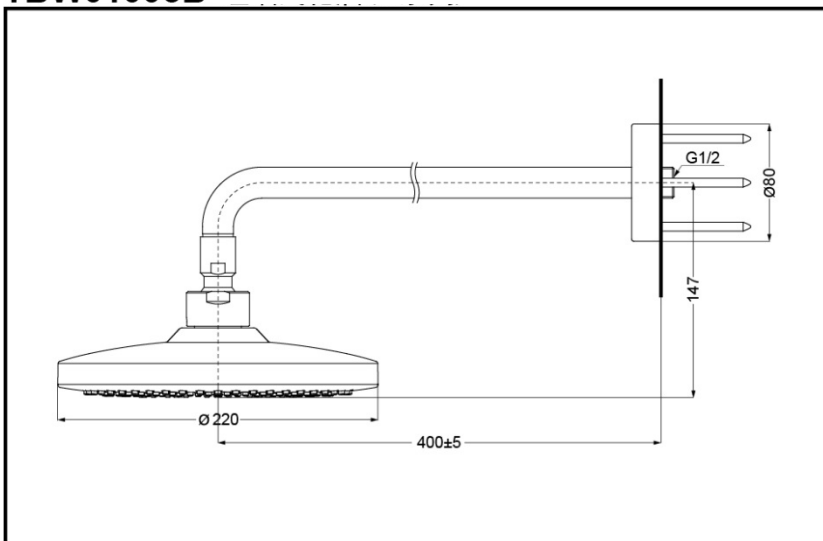

### SPECIFICS

Size:  $\phi 220$

Water Inlet Requirement :  
0.05MPa(Dynamic  
Pressure)~0.75MPa(Static  
Pressure)

Water Efficiency : Grade3

### TBW01003B Wall-Mount Shower Head

\*TOTO(CHINA) CO.,LTD. All rights reserved.