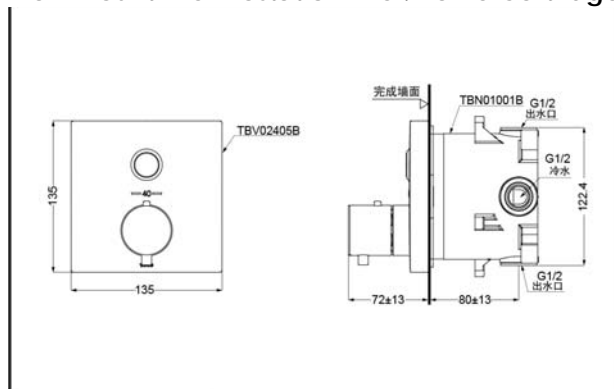

TOTO

Wall-Mount Thermostatic Mixer/Valve Cartridge + Box

TBV02405B
(Push Button with Off)

Univalve Box
TBN01001B

TBV02405B+TBN01001B
Wall-Mount Thermostatic Mixer/Valve Cartridge + Box

*TOTO(CHINA) CO.,LTD. All rights reserved.

TBV02405B
TBN01001B

FEATURES

- Elegant appearance.
- Beautiful curves reveal elegant taste.
- Easy installation and usage.

SPECIFICS

Water Inlet Requirement:
0.05MPa(Dynamic Pressure)~0.59MPa(Static Pressure)