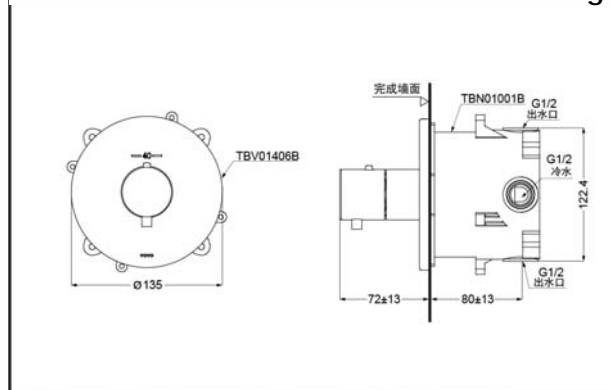

TOTO

Wall-Mount Thermostatic Mixer/Valve Cartridge + Box

TBV01406B
(Temperature Control)

Univalve Box
TBN01001B

TBV01406B
TBN01001B

FEATURES

- Elegant appearance.
- Beautiful curves reveal elegant taste.
- Easy installation and usage.

SPECIFICS

Water Inlet Requirement:
0.05MPa (Dynamic Pressure) ~ 0.59MPa (Static Pressure)

TBV01406B+TBN01001B Wall-Mount Thermostatic Mixer/Valve Cartridge + Box

*TOTO(CHINA) CO.,LTD. All rights reserved.