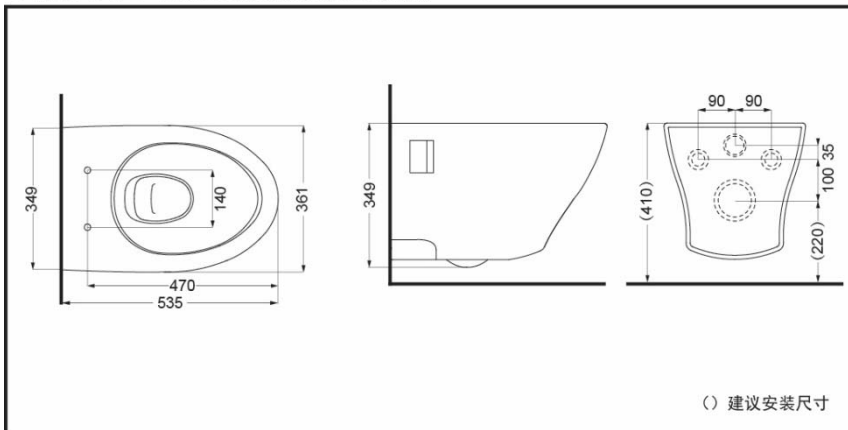

CW941B Wall-hung Toilet with Concealed Tank

TOTO(CHINA) CO.,LTD. All rights reserved.

TOTO(CHINA) CO.,LTD. www.toto.com.cn

CW941B

FEATURES

- •Simple and smooth appearance.
- •Wall-hung design, easy to clean.

SPECIFICS

Size: 535*361*349mm

Nominal water consumption:

4.2L

Dual flush volume:3.3L/6.0L

Water efficiency grade:

Grade2

Drainage mode: Rear

Drainage

Flush type: Wash-down

Rough-in: H=220mm

Water Inlet Requirement:

0.05MPa(Dynamic Pressure)~

0.75MPa(Static Pressure)

OTHERS

Recommend fittings:

Toilet Seat: TC376CS

Concealed Tank:WH171B-

941B

Tank panel: MB170P