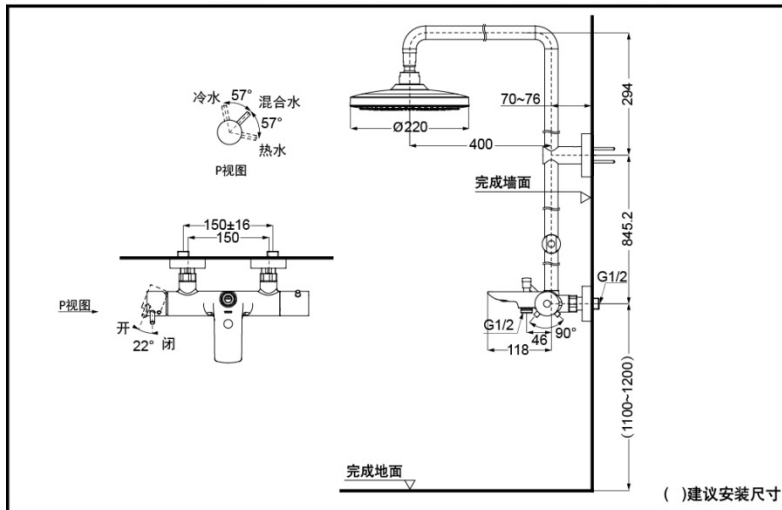

TBW01304B
(2 Modes)

FEATURES

- Elegant appearance.
- Beautiful curves reveal elegant taste.
- Easy installation and usage.

SPECIFICS

Water Inlet Requirement :
0.05MPa(Dynamic Pressure)~
1.0MPa(Static Pressure)
Water Efficiency : Grade 2

TBW01304B Wall-Mount Bath & Shower Bar

TOTO(CHINA) CO.,LTD. All rights reserved.

OTHERS

Series: G
Recommend fittings :
G series Hand Shower