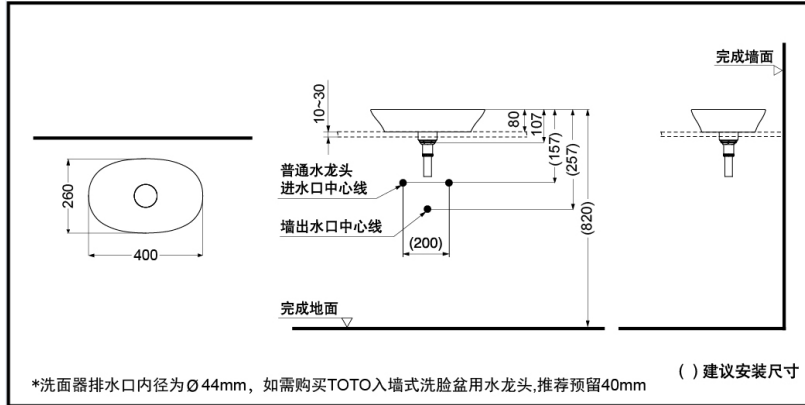

LW4724B Above Counter Lavatory

TOTO(CHINA) CO.,LTD. All rights reserved.