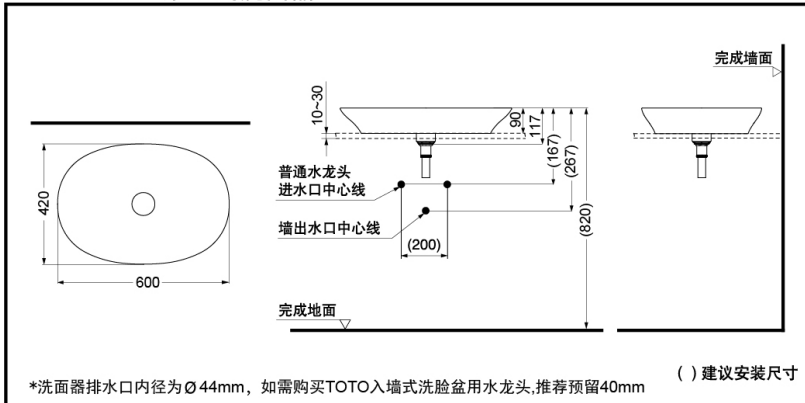

LW4706B : Above Counter Lavatory

TOTO(CHINA) CO.,LTD. All rights reserved.

TOTO(CHINA) CO.,LTD. www.toto.com.cn

OTHERS

Recommend fittings :

Sensing faucet TLP01701J