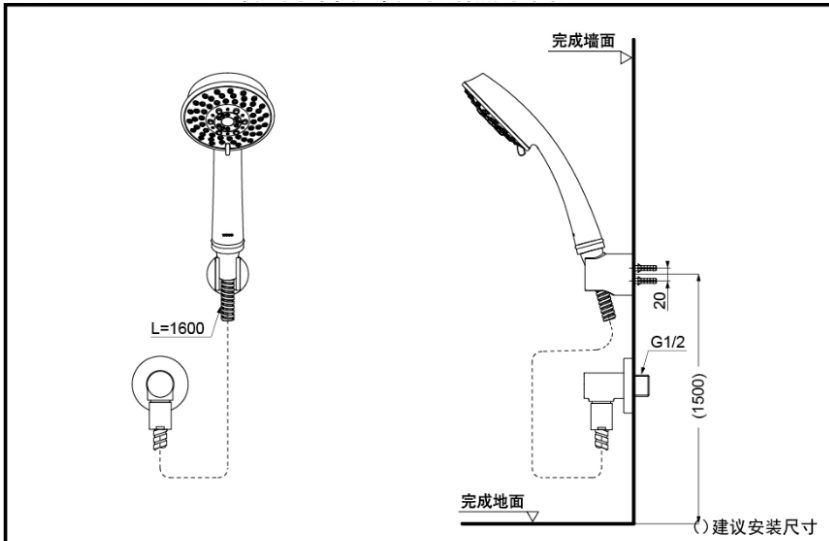

DBX153CF

FEATURES

- Connelly series, elegant appearance.
- Graceful curves reveal elegant quality.
- 5 modes available, easy installation and operation.

SPECIFICS

Water Inlet Requirement :
0.05MPa(Dynamic Pressure)~
0.5MPa(Static Pressure)
Water Efficiency : Grade2

DBX153CF Wall-Mount Hand Shower

TOTO(CHINA) CO.,LTD. All rights reserved.

OTHERS

Series: CONNELLY