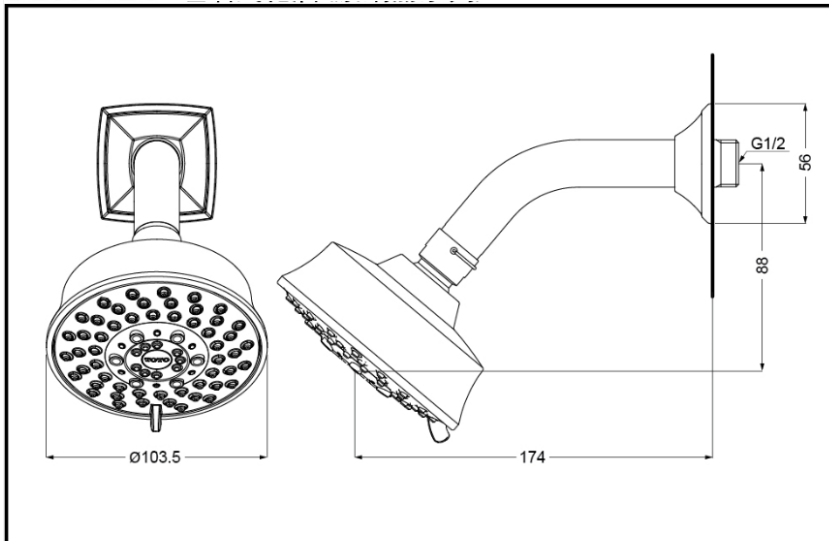

DBX152C

FEATURES

- Connelly series, elegant appearance.
- Graceful curves reveal elegant quality.
- 5 modes available, easy installation and operation.

SPECIFICS

Water Inlet Requirement :
0.05MPa(Dynamic Pressure)~
0.5MPa(Static Pressure)
Water Efficiency : Grade2

DBX152C Wall-Mount Shower Head

TOTO(CHINA) CO.,LTD. All rights reserved.

OTHERS

Series: CONNELLY