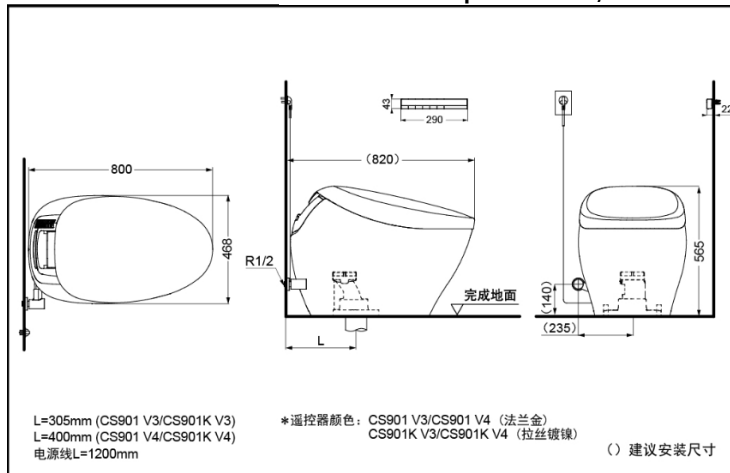

CS901 V3/CS901 V4 CS901K V3/CS901K V4   NEOREST One-piece Toilet/Bidet

TOTO(CHINA) CO.,LTD. All rights reserved.

SPECIFICS

Size : 468*800*565mm

Flush volume : 3.0/3.8L

Nominal water consumption:
3.3L

Water efficiency grade:Grade

Drainage mode : Underneath

Rough-in:CS901 V3:305mm

CS901K V3:305mm

CS901 V4:400mm

CS901K V4:400mm

Water Inlet Requirement :

0.05MPa(Dynamic Pressure)~

0.75MPa(Static Pressure)

Power:835W

Max power:1445W

Power supply : 220V(50Hz)

OTHERS

Series : NEOREST