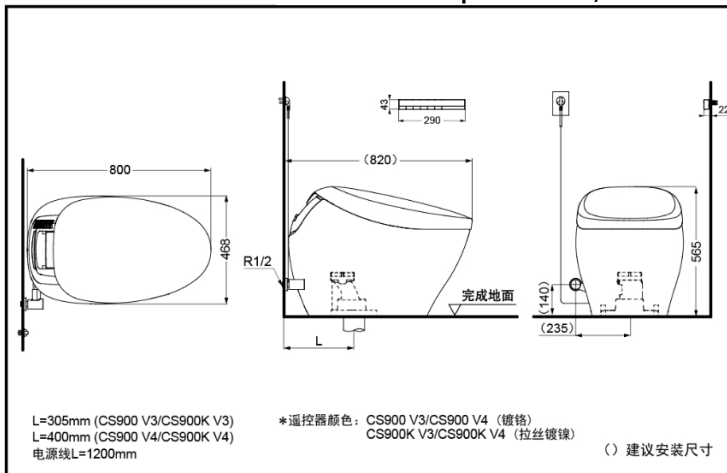

NEOREST One-piece Toilet/Bidet

TOTO(CHINA) CO.,LTD. All rights reserved.

CS900 V3

CS900 V4

CS900K V3

CS900K V4

FEATURES

- Neorest series smart one piece toilet.360° no blind area with seamless design implies healing and vitality, creates elegant and encompassing feeling.
- The lid is also coated in a special coating, which creates a cohesive feeling without making the Washlet appear like a foreign object. The toilet seat was designed with comfortable and easy to sit on Curves.
- Hybrid flush system applied for low water supply.
- Featuring TOTO original air deodorizing technology, automatically deodorize the smell around the toilet .
- Wonder-wave cleansing applied.

SPECIFICS

Size : 468*800*565mm

Flush volume : 3.0/3.8L

Nominal water consumption: 3.3L

Water efficiency grade:Grade

Drainage mode : Underneath

Rough-in:CS900 V3:305mm

CS900K V3:305mm

CS900 V4:400mm

CS900K V4:400mm

Water Inlet Requirement :

0.05MPa(Dynamic Pressure)~

0.75MPa(Static Pressure)

Power:835W

Max power:1445W

Power supply : 220V(50Hz)