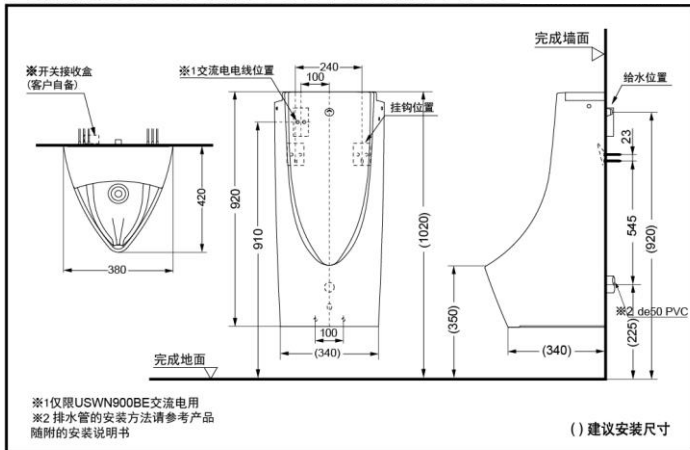

TOTO

Wall-mounted automatic one-piece urinal

USWN900B USWN900BE

USWN900B(DC)
USWN900BE(AC)

WATER
SAVING

CEFIONTE
CT

AUTO FLUSH

USWN900B/USWN900BE/USWN900BS Wall-mounted automatic one-piece

*TOTO公司保留对其产品规格和尺寸更改的权利。届时，恕不另行通知。
*TOTO(CHINA) CO.,LTD. All rights reserve.

FEATURES

- Integral design of inductor and urinal building more stylish public space
- Low height design, meet the needs of more people
- With CeFiONtect and smooth surface exceeding nanometer-class designed for providing , no gap to contain adhered stain and ensuring easier cleaning , without need of excessive water and cleaning agent
- Inductive flush without contact during the whole process, secure and sanitary for use
- An automatic flushing every 24 hours, embodying a more considerate design
- The control part is on the top of the product, easy for maintenance

SPECIFICS

Size:380*420*920mm

Water supply:
0.07MPa(Dynamic Pressure)~
0.75MPa(Static Pressure)

Water flush:0.5L

Water efficiency grade:
Grade 1

Water inlet model:

Rear water spout

Sensing distance:

In 650mm away from the
front of inductive window

Installation: Wall-mount