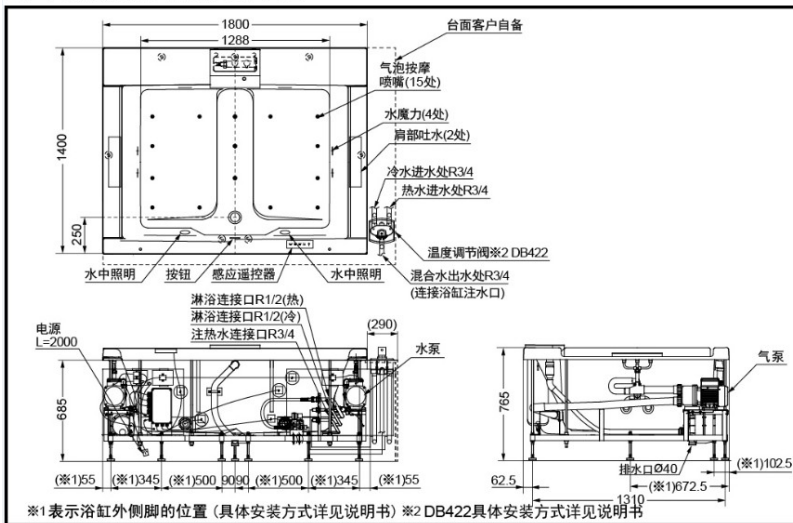

TOTO

Pearl Massage Bathtub (Twin)

PPYD1870PWR
Drainage included

PPYD1870PWR

COLOR
#P(pearl white)

Hydrohands

FEATURES

- Novel style, beautiful shape; Use new type massage parts. Beautiful and generous appearance also guarantees the good quality of the product.
- Beautiful faucet with thermo valve assure auto-filling which is more user friendly.
- Hydrohands technology offers unique massage experience.

PPYD1870PWR+DB42: Pearl Massage Bathtub

*TOTO(CHINA) CO.,LTD. All rights reserve.

SPECIFICS

- Size: 1800*1400*765mm
- Volume: 570L
- Nozzle amount: 21
- Massage style: : Whirlpool & bubble
- Power source: 220V
- Power: 1508W
- Type: Deep bathtub, without handle