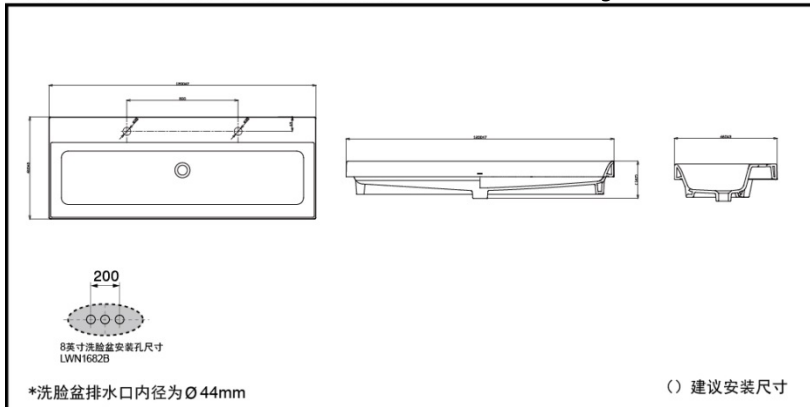

TOTO

Above Counter Lavatory

LWN1682CB
LWN1682B

LWN1682CB (Single-hole lavatory faucets)
LWN1682B (8.in lavatory faucets)

(Faucet not included)

Cefiontect

FEATURES

- Simple and straight geometric modeling, neat lines formed a elegant top bathroom space.
- Supersized above counter design, luxurious and fashionable.
- Refined narrow edge with more capacity.
- Thin appearance, deeper inner wall, splashproof.
- Cefiontect technology creates a super smooth surface by utilizing nanotechnology to make a cleaning simple step. This technology keeps the stain form adhering to the surface. You don't need to use too much water or detergent, creating a lasting cleanness.

LWN1682CB/B Above Counter Lavatory

*TOTO(CHINA) CO.,LTD. All rights reserved.

SPECIFICS

Size : 1200*460*167mm

Practical Capacity : 22L

Installation type : Console Type

Color : white

Remarks : Faucet not included