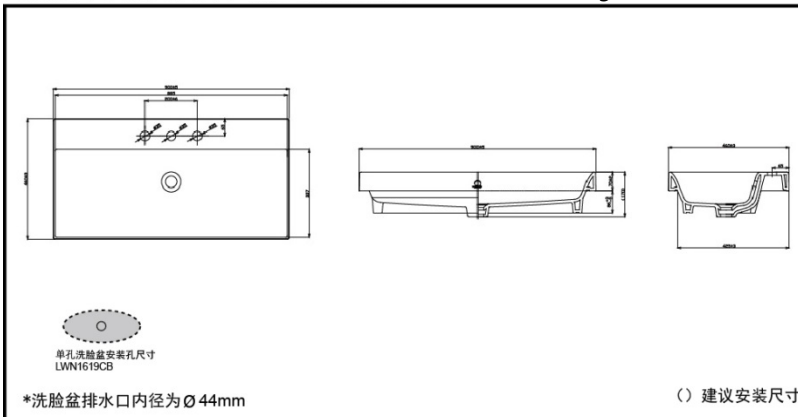

TOTO

Above Counter Lavatory

LWN1619CB
LWN1619B

LWN1619CB (Single-hole lavatory faucets)
LWN1619B (8.in lavatory faucets)

(Faucet not included)

Cefiontect

FEATURES

- Simple and straight geometric modeling, neat lines formed a elegant top bathroom space.
- Supersized above counter design, luxurious and fashionable.
- Refined narrow edge with more capacity.
- Thin appearance, deeper inner wall, splashproof.
- Cefiontect technology creates a super smooth surface by utilizing nanotechnology to make a cleaning simple step. This technology keeps the stain form adhering to the surface. You don't need to use too much water or detergent, creating a lasting cleanness.

LWN1619B/CB Above Counter Lavatory

*TOTO(CHINA) CO.,LTD. All rights reserved.

SPECIFICS

Size : 900*460*170mm

Practical Capacity : 11L

Installation type : Console Type

Color : white

Remarks : Faucet not included