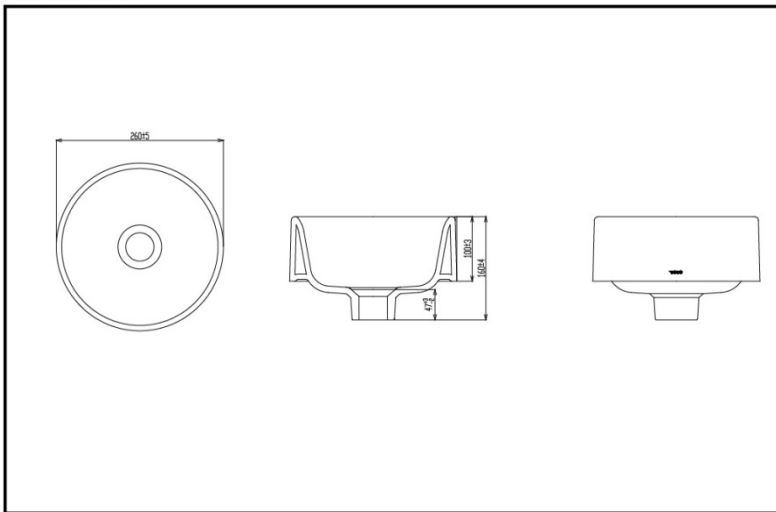

LW1723B

Cefiontect

(Faucet not included)

FEATURES

- Compact round shape , fashionable and elegant console style.
- Thin appearance, deeper inner wall, splashproof.
- Cefiontect technology creates a super smooth surface by utilizing nanotechnology to make a cleaning simple step. This technology keeps the stain form adhering to the surface. You don' t need to use too much water or detergent, creating a lasting cleanness.

LW1723B Console Basin for Hands

*TOTO(CHINA) CO.,LTD. All rights reserved.

SPECIFICS

Size : $\Phi 260 \times 160$ mm

Practical Capacity : 5L

Installation type : Console Type

Color : White

Remarks : Faucet not included