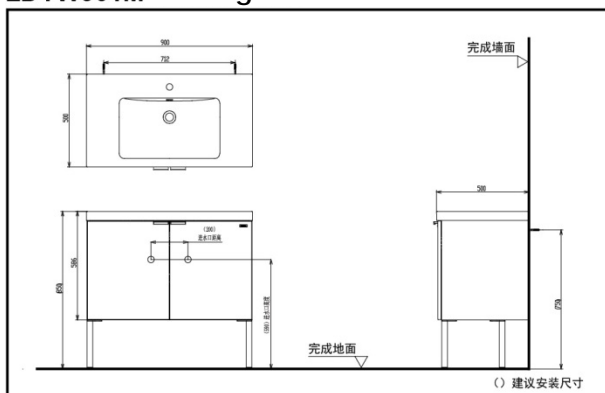

LDYW601M
LDYW901M

(faucet not included)

LDYW601M

LDYW901M

LDYW601M Dressing Table

LDYW901M Dressing Table

SPECIFICS

Size :

LDYW601M:600*500*850mm

LDYW901M:900*500*850mm

Practical capacity :

LDYW601M:6L

LDYW901M:6L

Color : Walnut

Remarks : hinged door

OTHERS