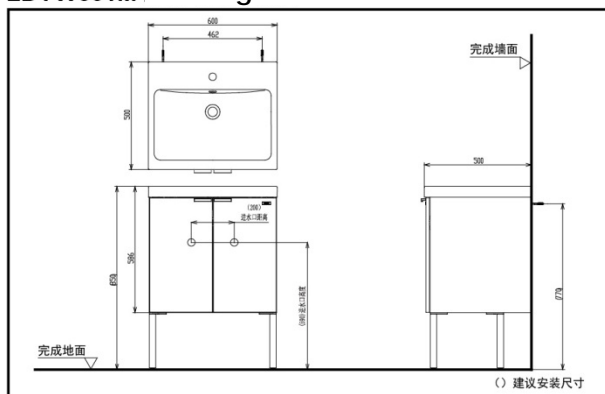

LDYW601M
LDYW901M

(faucet not included)

LDYW601M

LDYW901M

LDYW601M Dressing Table

LDYW901M Dressing Table

SPECIFICS

Size :

LDYW601M:600*500*850mm

LDYW901M:900*500*850mm

Practical capacity :

LDYW601M:6L

LDYW901M:6L

Color : Walnut

Remarks : hinged door

OTHERS