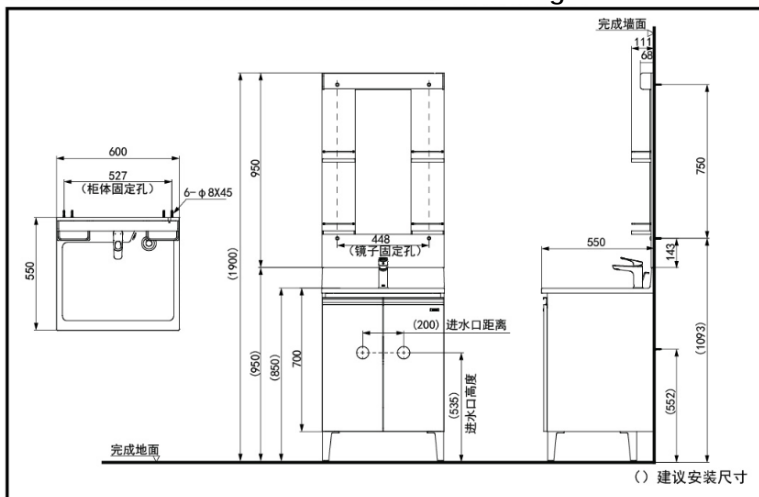

- Integrated cabinet with mirror, simple but elegant.
- Hinged doors and large storage space.
- Illumination mirror, shelves for small objects placement.

SPECIFICS

Size :

LDAW601HW:600*550*950mm

LDAW601HK:600*550*950mm

LMMW601W:950*595*111mm

Color :

LDAW601HW:White door panel

LDAW601HK:Grey door panel

LMMW601W:White

Remarks:

Wash basin included

Faucet included

Drainage fitting included

LDAW601HW/HK+LMMW601W Dressing Table

TOTO(CHINA) CO.,LTD. All rights reserved.