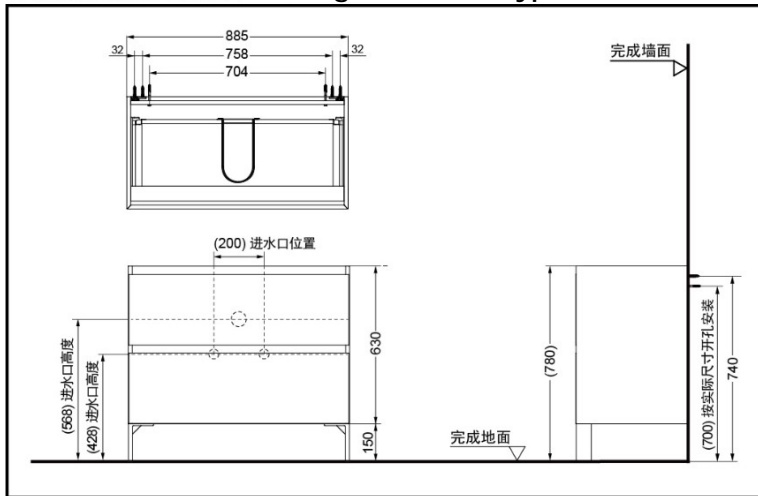

Remarks :

Cabinet with drawer
Washbasin, faucet not
included

LBWW901MY/MB Dressing Table Floor Type