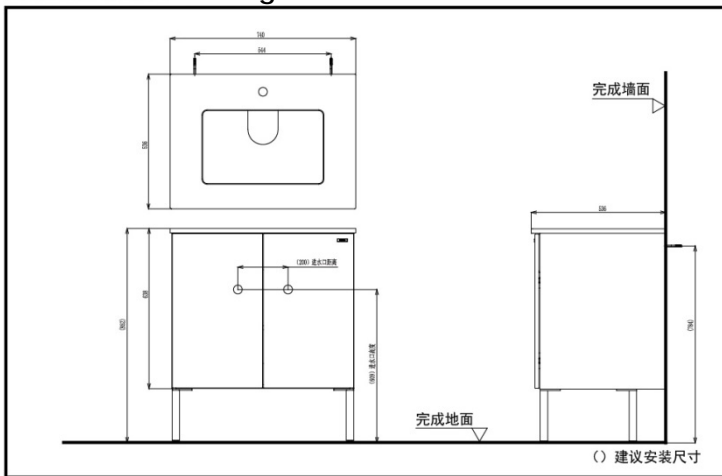

LBLW752M

(Washbasin, faucet not included)

FEATURES

- Pine wood grain, simple and nature
- Tip-On hinged door, easy to use
- Shelf storage, functional and convenient
- Adjustable aluminum leg, durable and artistic

LBLW752M Dressing Table

*TOTO(CHINA) CO.,LTD. All rights reserved.

SPECIFICS

Size : 740*536*852mm

Color : Pine wood

Remarks : Hinged door

OTHERS

Recommend fittings :

Lavatory : LW596RB

Faucet : DL363

Mirror : LMCW601W