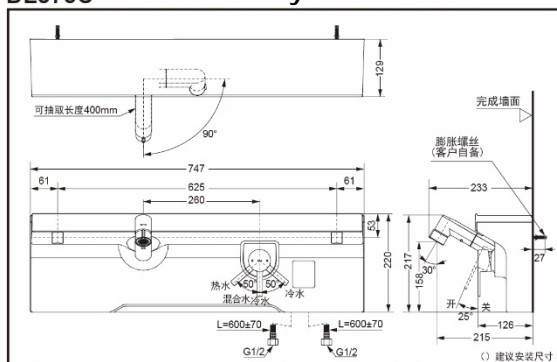

SPECIFICS

Size :

DL375C: 747×220×129mm

DL375-1C: 597×220×129mm

Water Inlet Requirement :

0.05Mpa (Dynamic Pressure)

~1Mpa (Static Pressure)

Water efficiency grade:

Grade 1

Water spout:

Two Spray Style (Shower Type/Aerial Shower Type)

Drainage accessories:

Not included

OTHERS

Recommend fittings :

Dressing Table: LDMW601K/W
LDMW751K/W

Mirror Cabinet: LMAW602DR
LMAW753DR

DL375C Pull-out lavatory faucet

*TOTO(CHINA) CO.,LTD. All rights reserved.

DL375-1C Pull-out lavatory faucet

*TOTO(CHINA) CO.,LTD. All rights reserved.