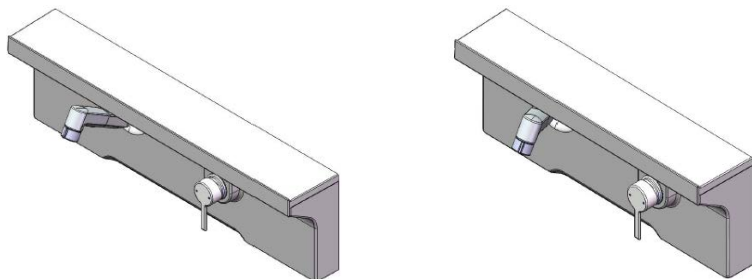

(Faucet panel included)

DL375C

DL375-1C

※DL375C matches usage with LDMW751K/W
DL375-1C matches usage with LDMW601K/W

FEATURES

- Simple and elegant appearance, pull-out mixer suitable for hair and face washing.
- Two spray style (Shower type/Aerial shower type) Mixer can be rotated for hide when not in use.
- Only cold water outflows when the handle turned on in the middle position, energy saving and environmental protection.
- Scald-proof material, prevent any accident. Easy installation.

SPECIFICS

Size :

DL375C: 747×220×129mm

DL375-1C: 597×220×129mm

Water Inlet Requirement :

0.05Mpa (Dynamic Pressure)

~1Mpa (Static Pressure)

Water efficiency grade:

Grade 1

Water spout:

Two Spray Style (Shower Type/Aerial Shower Type)

Drainage accessories:

Not included

OTHERS

Recommend fittings :

Dressing Table: LDMW601K/W
LDMW751K/W

Mirror Cabinet: LMAW602DR
LMAW753DR

DL375C Pull-out lavatory faucet

*TOTO(CHINA) CO.,LTD. All rights reserved.

DL375-1C Pull-out lavatory faucet

*TOTO(CHINA) CO.,LTD. All rights reserved.