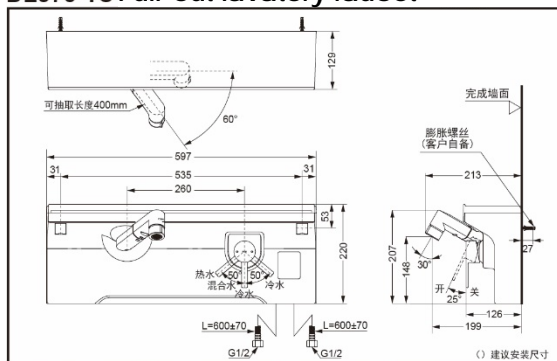

SPECIFICS

Size :

DL375C: 747×220×129mm

DL375-1C: 597×220×129mm

Water Inlet Requirement :

0.05Mpa (Dynamic Pressure)

~1Mpa (Static Pressure)

Water efficiency grade:

Grade 1

Water spout:

Two Spray Style (Shower Type/Aerial Shower Type)

Drainage accessories:

Not included

OTHERS

Recommend fittings :

Dressing Table: LDMW601K/W
LDMW751K/W

Mirror Cabinet: LMAW602DR
LMAW753DR

DL375C Pull-out lavatory faucet

*TOTO(CHINA) CO.,LTD. All rights reserved.

DL375-1C Pull-out lavatory faucet

*TOTO(CHINA) CO.,LTD. All rights reserved.