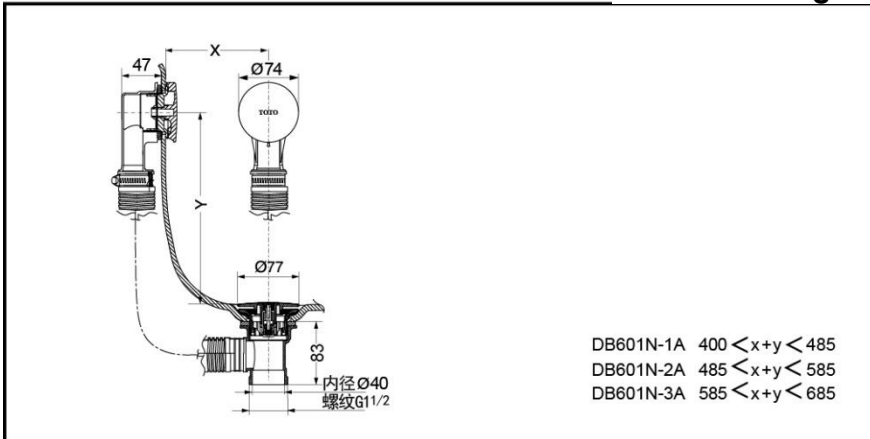

DB601N-1A DB601N-2A DB601N-3A Bathtub Drainage

TOTO(CHINA) CO.,LTD. All rights reserved.