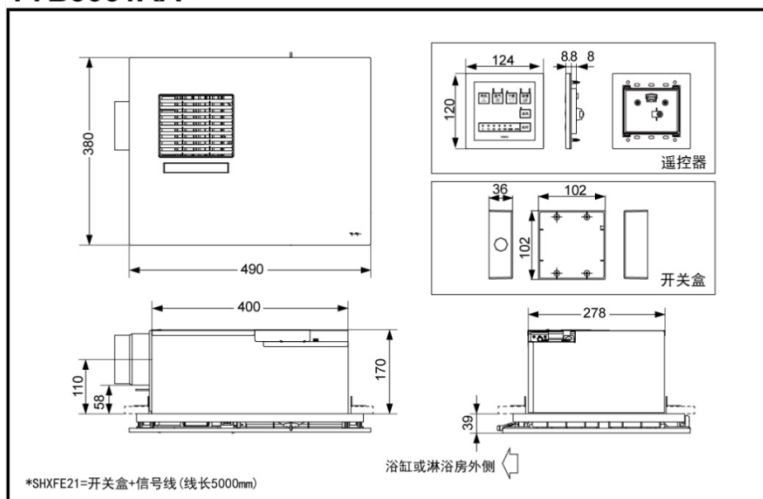

TYB3061AA(body + controller)

SHXFE21(control panel recessed box + information wire)

FEATURES

- The product collects 4 functions, ventilation, dryer, heater and cooler in one.
- More convenient timing and pre-setting functions.
- Volume of ventilation can be adjusted according to actual need.
- Equipped with thermistor, fuse and spread-fire-preventing structure design.
- Mute design for a quieter environment..
- Ceiling-embedded installation effectively save bathroom space.

SPECIFICS

Size: 480*380*209mm
 Package Size: 619*455*295mm
 Power: 2530W

TYB3061AA Bathroom Heating Dryer

*TOTO(CHINA) CO.,LTD. All rights reserved.