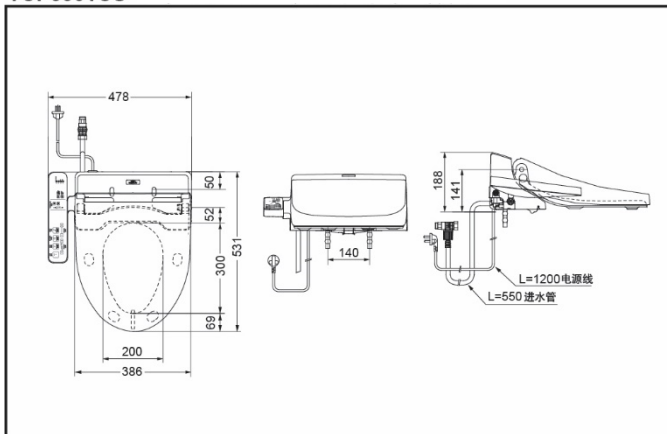

## Washlet

TCF6631CS(With drying and deodorization )  
TCF6601CS(Without drying and deodorization)

TCF6631CS  
TCF6601CS Washlet

\*TOTO公司保留对其产品规格和尺寸更改的权利。届时，恕不另行通知。

#### SPECIFICS

Size: 531\*478\*188mm

Water Efficiency: Grade3

Water supply:

0.05MPa(dynamic pressure)~  
0.75MPa(static pressure)

Power: 220V(50Hz)

Rated power: 275W(TCF6631CS)  
256W(TCF6601CS)

Tank volumn: 0.64L

### SPECIFICS

Size: 523\*478\*188mm

Water Efficiency: Grade3

Water supply:

0.05MPa(dynamic pressure)~  
0.75MPa(static pressure)

Power: 220V(50Hz)

Rated power: 275W(TCF6632CS)  
256W(TCF6602CS)

Tank volumn: 0.64L