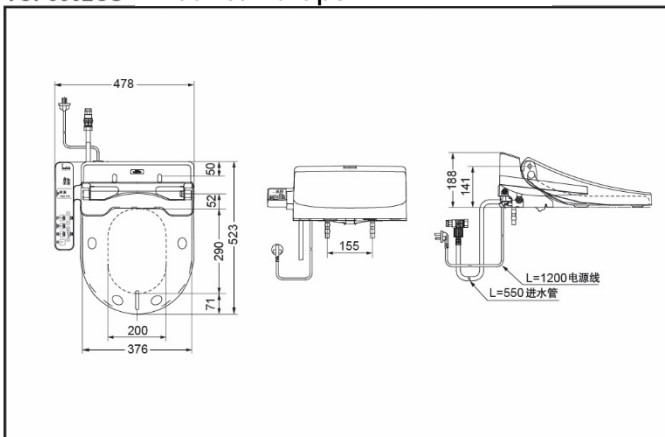

TCF6632CS
TCF6602CS Washlet D shape