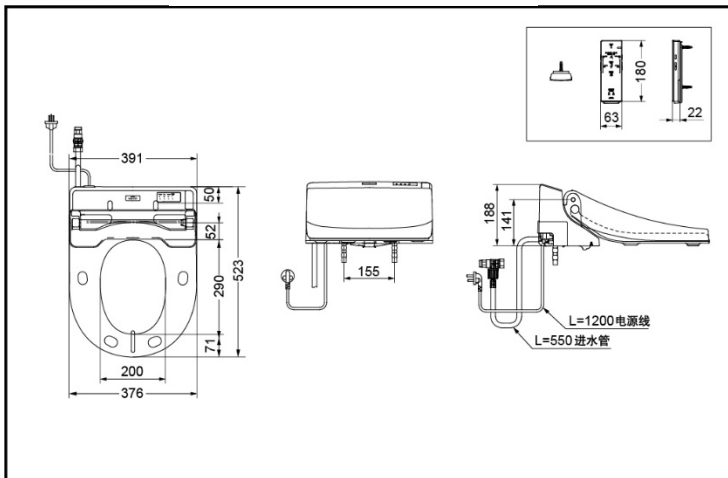

TOTO

Washlet (D shape)

TCF6532CS

TCF6532CS

**PREMI
ST**

**DEOD
ORIZE
R**

**HEATE
D
SEAT**

**WAR
M AIR
DRYIN
G**

TCF6532CS Washlet D shape

*TOTO公司保留对其产品规格和尺寸更改的权利。届时，恕不另行通知。

*TOTO(CHINA) CO.,LTD. All rights reserved.

FEATURES

- Separate water channel designed with one spray pipe containing three water outlets respectively providing rear cleansing, front cleansing and soft rear cleansing, secure and sanitary for use.
- Spraying water on the surface after your seating, make the surface wet, and prevent dirt attached.
- Warm seat controlled by the computer makes you feel warm in the winter, and the temperature can also be adjusted.
- Before and after use, the nozzle will perform a strict self cleaning to ensure safer use.
- Intelligent power saving function, minimizing power consumption, make energy conservation and environmental protection.
- According to your preference set up the special personal function, to meet different people's demands.

SPECIFICS

Size: 523*390*188mm

Water supply:

0.05MPa(dynamic pressure)~
0.75MPa(static pressure)

Water Efficiency: Grade3

Power: 220V(50Hz)

Rated power: 275W

Tank volumn: 0.64L