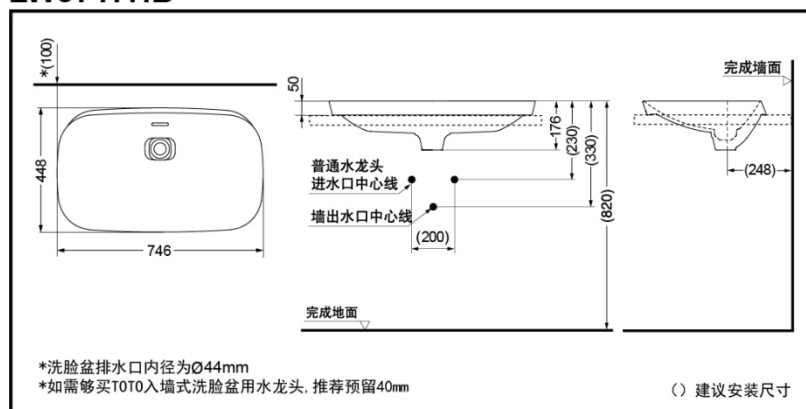

TOTO Above Counter Lavatory

LW3717HB

Cefiontect

LW3717HB

(without drainage fittings)

FEATURES

- NEOREST series lavatory.
- Inherited the famous design of NEOREST series.
- Ceramic drainage cover.
- Two sizes electable.
- Cefiontect applied . Debris, mold and bacteria being prevented from sticking to ceramic surfaces leads to fewer chemicals and water in cleaning .

LW3717HB Above Counter Lavatory (NEOREST series)

*TOTO(CHINA) CO.,LTD. All rights reserved.

SPECIFICS

Size: 746*448mm

Volume: 8.5L

OTHERS

Series: Neorest series

Recommend fittings:

faucet: TLXM1A1V200R