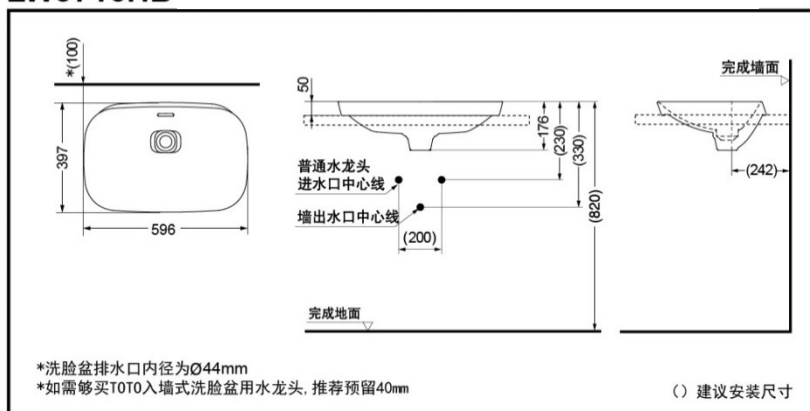

# TOTO Above Counter Lavatory

LW3716HB

Cefiontect

LW3716HB  
(without drainage fittings)

## LW3716HB Above Counter Lavatory (NEOREST series)

\*TOTO(CHINA) CO.,LTD. All rights reserved.

## SPECIFICS

Size: 596\*397mm  
Volume: 6L