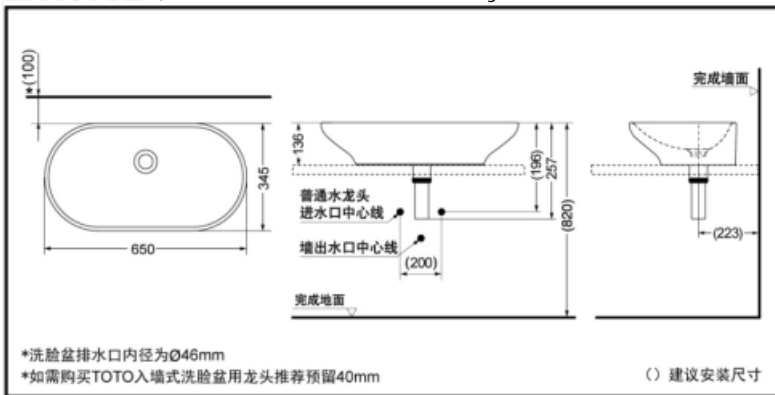

LW181YB ; Above Counter Lavatory

*TOTO(CHINA) CO.,LTD. All rights reserved.

SPECIFICS

Size: 650*345*136mm

Actual volume:
no water stored

OTHERS

Series: Nympeas series

Recommend fittings:

Faucet :DL356-1