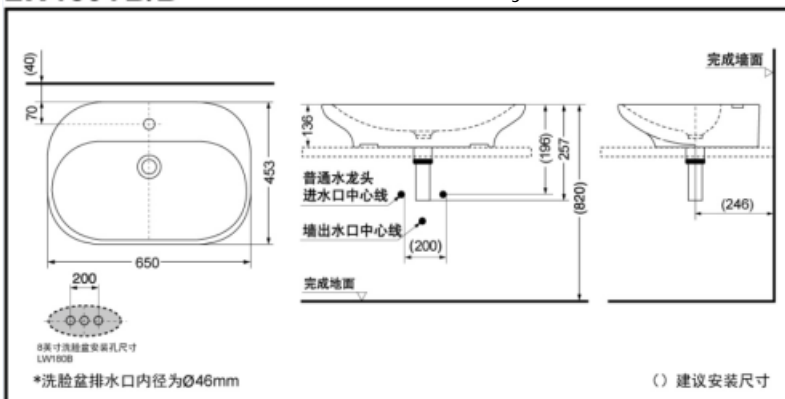

TOTO

Above Counter Lavatory (no water stored)

LW180YB
LW180B
(with fittings)

LW180YB(for single-hole faucet)
LW180B(for 8-in faucet)

Cefiontect

FEATURES

- Simple and clean lines build up a fashion and elegant sanitary space.
- Cefiontect applied.
- Debris, mold and bacteria being prevented from sticking to ceramic surfaces leads to fewer chemicals and water in cleaning.

LW180YB/B Above Counter Lavatory

*TOTO(CHINA) CO.,LTD. All rights reserved.

SPECIFICS

Size: 650*453*136mm
Actual volume:
no water stored

OTHERS

Series: Nympeas series
Recommend fittings:
LW180YB fits faucet :DL356
LW180B fits faucet :DL222