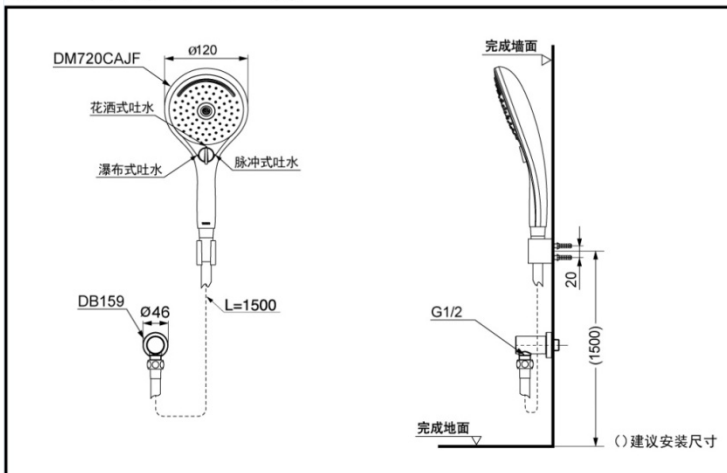

DM720CAJF
DM720CAJF1

Reduce

Aerial

Gyrostream
The Water Handshower technology

FEATURES

- Clean and gorgeous profile creates a neat bathing environment.
- Clean and vivid profile.
- Aerial handshower makes showering more comfortable with less water consumption.
- Gyrostream technology amplifies your showering experience.
- Soft cascade water technology creates a more comfortable showering experience.

DM720CAJF+DB159 Wall-Mounted Handshower

DM720CAJF1+DB159 Wall-Mounted Handshower

SPECIFICS

Size:

DM720CAJF: $\Phi 150\text{mm}$
DM720CAJF1: $\Phi 120\text{mm}$

Water supply:

0.05MPa(dynamic pressure) ~
0.75MPa(static pressure)