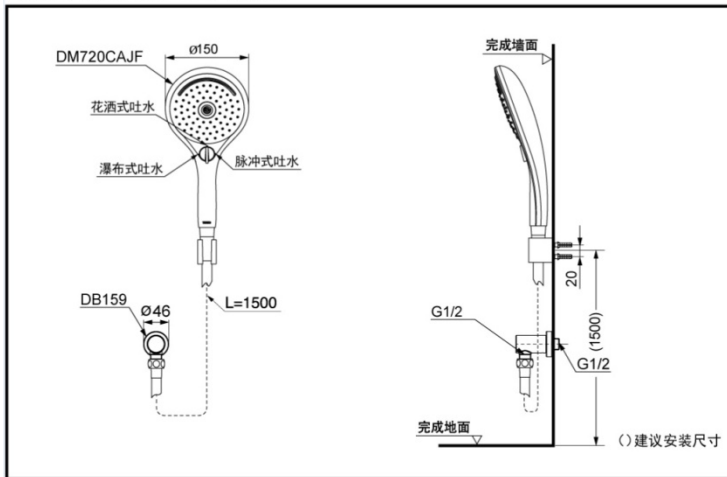

DM720CAJF
DM720CAJF1

Reduce

Aerial

Gyrostream
The Water Handshower technology

FEATURES

- Clean and gorgeous profile creates a neat bathing environment.
- Clean and vivid profile.
- Aerial handshower makes showering more comfortable with less water consumption.
- Gyrostream technology amplifies your showering experience.
- Soft cascade water technology creates a more comfortable showering experience.

DM720CAJF+DB159 Wall-Mounted Handshower

DM720CAJF1+DB159 Wall-Mounted Handshower

SPECIFICS

Size:

DM720CAJF: $\Phi 150\text{mm}$
DM720CAJF1: $\Phi 120\text{mm}$

Water supply:

0.05MPa(dynamic pressure) ~
0.75MPa(static pressure)