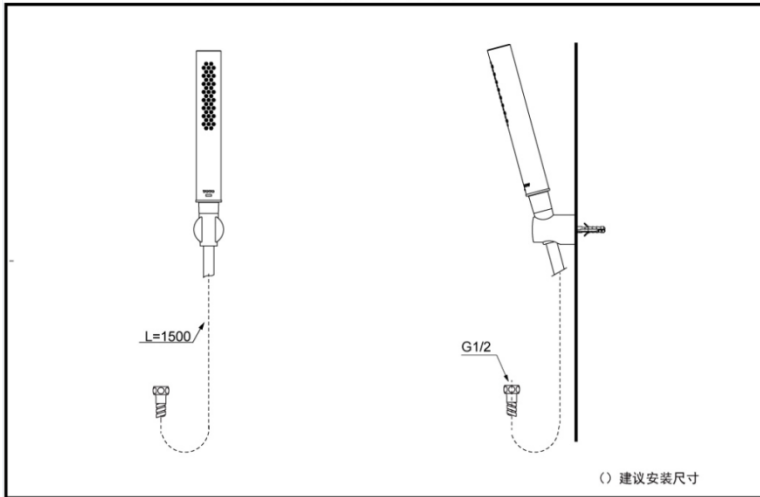

DM719CAF

Reduce
The Water

Aerial
Handshower

FEATURES

- Clean and gorgeous profile creates a neat bathing environment.
- Clean and vivid profile.
- Aerial handshower makes showing more comfortable with less water consumption.

DM719CAF Wall-Mounted Handshower (CI Contemporary Series)

*TOTO(CHINA) CO.,LTD. All rights reserved.

SPECIFICS

Water Supply:
0.05MPa(dynamic pressure)~
0.75MPa(static pressure)

OTHERS

Series: CI Contemporary Series