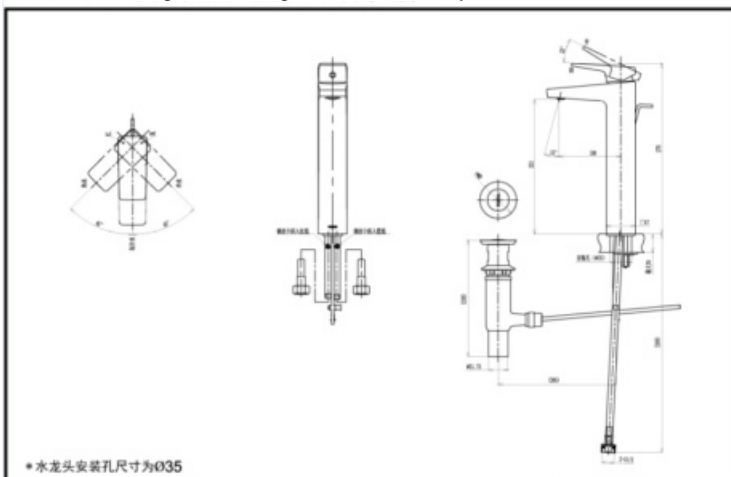

DL376

DL376-1

Reduce
The Water

Aerial

FEATURES

- Elegant appearance
- Beautiful curve with outstanding quality
- Easy installation, user-friendly

DL376 Single-Hole Single-Handle Lavatory Mixer

* 水龙头安装孔尺寸为Ø35

*TOTO公司保留对其产品规格和尺寸更改的权利。届时，恕不另行通知。

DL376-1 Single-Hole Single-Handle Lavatory Mixer

* 水龙头安装孔尺寸为Ø35

*TOTO(CHINA) CO.,LTD. All rights reserve.

SPECIFICS

Water efficiency grade: grade 1

Water Supply:

0.05MPa(dynamic pressure) ~