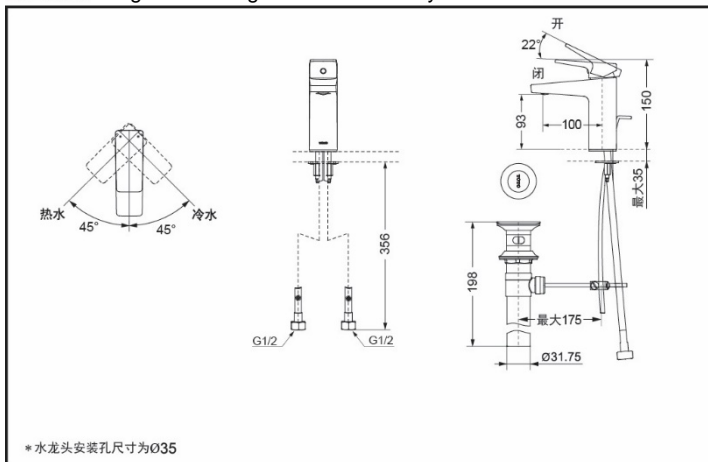

DL376

DL376-1

Reduce
The Water

Aerial

FEATURES

- Elegant appearance
- Beautiful curve with outstanding quality
- Easy installation, user-friendly

DL376 Single-Hole Single-Handle Lavatory Mixer

* 水龙头安装孔尺寸为Ø35

*TOTO公司保留对其产品规格和尺寸更改的权利。届时，恕不另行通知。

DL376-1 Single-Hole Single-Handle Lavatory Mixer

* 水龙头安装孔尺寸为Ø35

*TOTO(CHINA) CO.,LTD. All rights reserve.

SPECIFICS

Water efficiency grade: grade 1

Water Supply:

0.05MPa(dynamic pressure) ~

1.0MPa(static pressure)