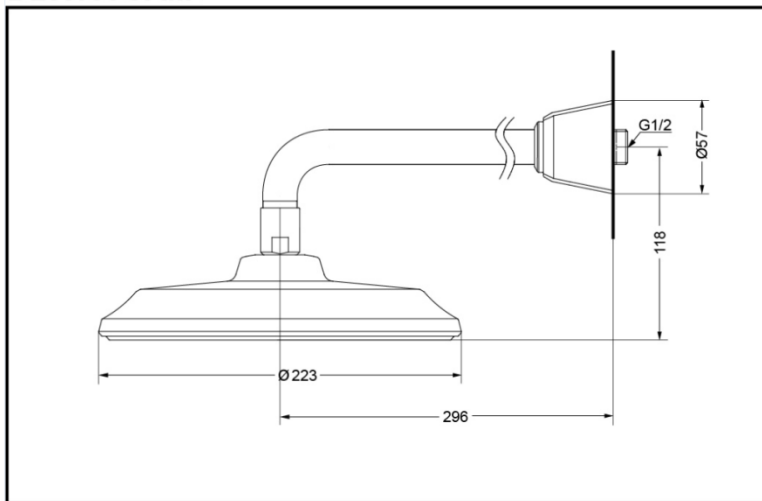

DBX139CAM(Chromium)
DBX139CAM#HN(brushed nickel)

Reduce
The Water

Aerial
Shower

FEATURES

- Gorgeous and elegant profile of the faucets from GUINEVERE series create an exquisite impression.
- Aerial Pulse, which offers outstanding comfort while using little water, promotes bathing experience with pulse droplet massage.
- Easy and flexible to use.

DBX139CAM : Wall-Mounted Shower

*TOTO(CHINA) CO.,LTD. All rights reserved.

SPECIFICS

Size : $\Phi 230\text{mm}$

Water supply

0.05MPa(dynamic pressure) ~
0.75MPa(static pressure)

OTHERS

Series : Guinevere series