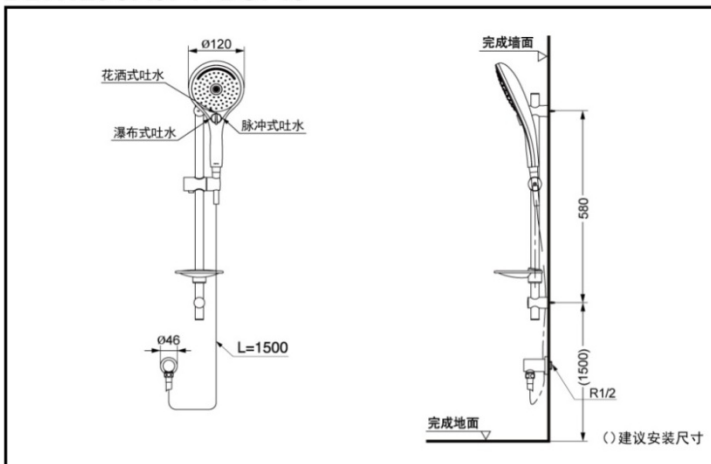

DBX129CAJF
DBX129CAJF1

FEATURES

- Clean and gorgeous profile creates a neat bathing environment.
- Clean and vivid profile.
- Aerial handshower makes showering more comfortable with less water consumption.
- Gyrostream technology amplifies your showering experience.
- Soft cascade water technology creates a more comfortable showering experience.

DBX129CAJF+DS740 Wall-Mounted Handshower

DBX129CAJF1+DS740 Wall-Mounted Handshower

SPECIFICS

Size:

DBX129CAJF: $\phi 150\text{mm}$
DBX129CAJF1: $\phi 120\text{mm}$

Water supply:

0.05MPa(dynamic pressure) ~
0.75MPa(static pressure)

OTHERS

Series: CI Contemporary series
Recommend fittings
matching shower bar DS740