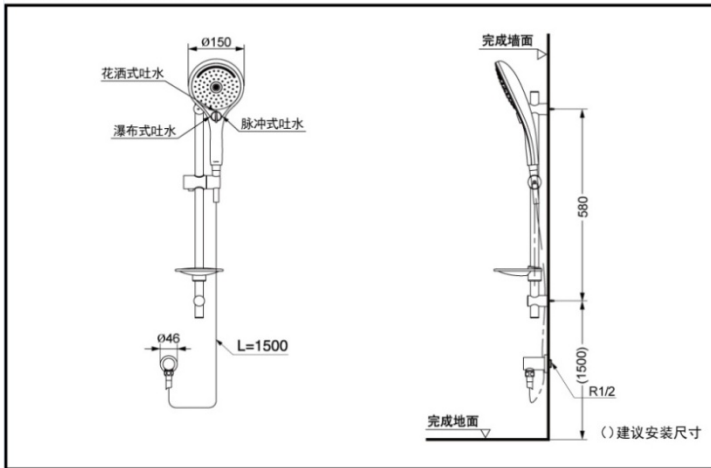

DBX129CAJF
DBX129CAJF1

FEATURES

- Clean and gorgeous profile creates a neat bathing environment.
- Clean and vivid profile.
- Aerial handshower makes showering more comfortable with less water consumption.
- Gyrostream technology amplifies your showering experience.
- Soft cascade water technology creates a more comfortable showering experience.

DBX129CAJF+DS740 Wall-Mounted Handshower

DBX129CAJF1+DS740 Wall-Mounted Handshower

SPECIFICS

Size:

DBX129CAJF: $\phi 150\text{mm}$
DBX129CAJF1: $\phi 120\text{mm}$

Water supply:

0.05MPa(dynamic pressure) ~
0.75MPa(static pressure)

OTHERS

Series: CI Contemporary series
Recommend fittings
matching shower bar DS740