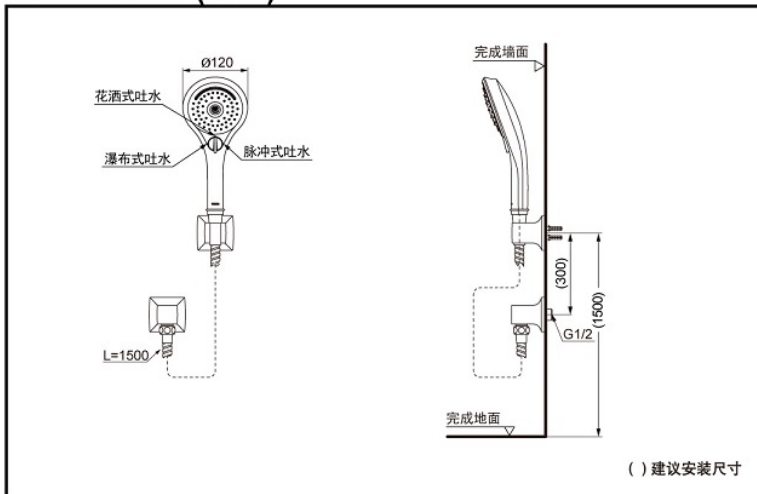

DBX118CAJF(chromium)  
DBX118CAJF#PG(gold)

Reduce

Aerial

Gyrostream

The Water Handshower technology

### DBX118CAJF(#PG) Wall-Mounted Handshower

\*TOTO(CHINA) CO.,LTD. All rights reserved.

### SPECIFICS

Size:  $\Phi 120\text{mm}$

Water supply:

0.05MPa(dynamic pressure) ~

0.75MPa(static pressure)