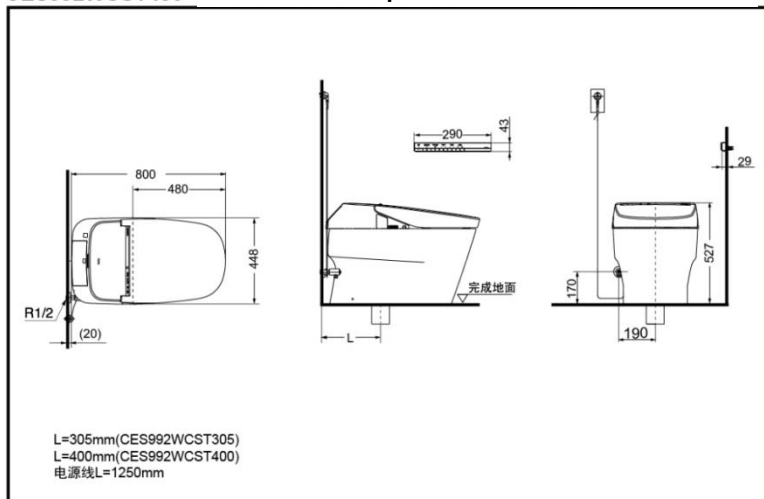

SPECIFICS

Size: 800*448*527mm

Water use: 3.8L

Water efficiency grade: grade 3

Flush System: Tornado

Rough-in:

CES992WCST305: 305mm

CES992WCST400: 400mm

Water Supply:

0.05MPa (dynamic pressure) ~

0.75MPa (static pressure)

Power: 841W

Max Power: 1286W

Power Supply: 220V(50Hz)

CES992WCST305
CES992WCST400 NEOREST One-piece Toilet/Bidet

*TOTO(CHINA) CO.,LTD. All rights reserved.