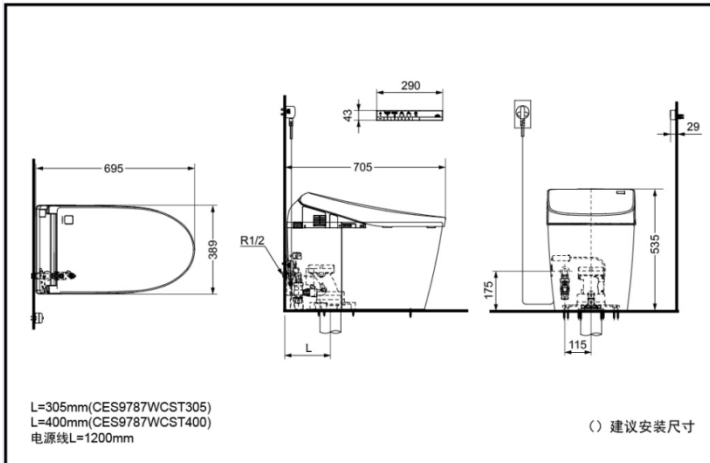

CES9897PWCS NEOREST One-piece Toilet/Bidet