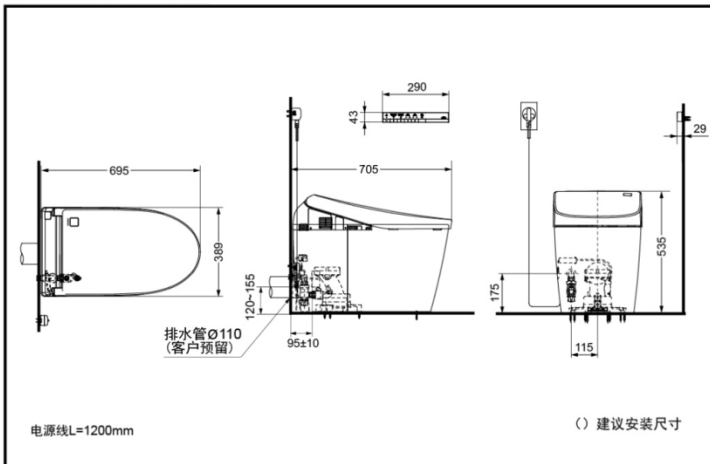

FEATURES

- Neorest series smart one piece toilet.
- Featuring auto flush, auto open/close, auto deodorizing.
- All Washlet function included
- Premist function included.
- Featuring e-water sanitizing.
- Hybrid flush system applied for low water supply.
- Cefiontect applied.
- Featuring TOTO original air deodorizing technology, automatically deodorize the smell around the toilet .

SPECIFICS

1. Size : 695*389*535mm
   Nominal water consumption :
   CES9897WCS:3.8L
   CES9897PWCS:4.8L
   Water efficiency grade:
   grade 1
   Flush System : Tornado
   Rough-in :
   CES9897WCST305: 305mm
   CES9897WCST400: 400mm
   CES9897PWCS: H= 120~155mm
   Water supply :
   0.05MPa(dynamic pressure) ~
   0.75MPa(static pressure)
   Power : 835W
   Max Power : 1471W
   Power Supply : 220V(50Hz)

OTHERS

Series : NEOREST