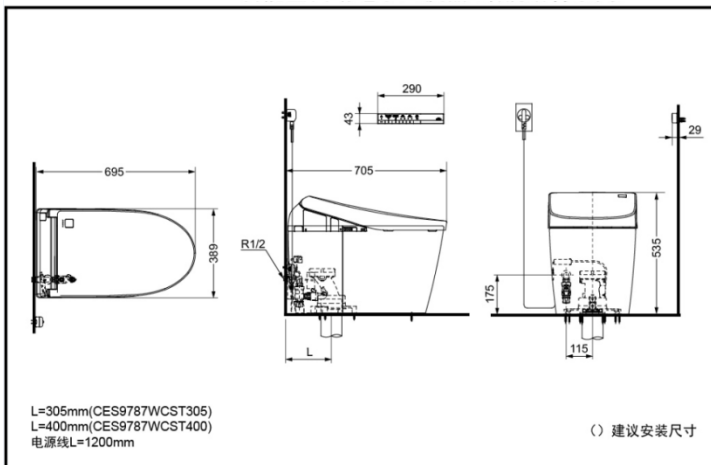

CES9787WCS  
CES9787PWCS

Sanitizing HybridWashlet Auto Reduce TornadoCefiontect  
FunctionThe Water flushing

CES9787WCST305  
CES9787WCST400 NEOREST One-piece Toilet/Bidet

CES9787PWCS NEOREST One-piece Toilet/Bidet

### SPECIFICS

Size : 695\*389\*535mm  
Nominal water consumption :  
CES9787WCS:3.8L  
CES9787PWCS:4.8L  
Water efficiency grade:  
grade 1  
Flush System : Tornado  
Rough-in :  
CES9787WCST305: 305mm  
CES9787WCST400: 400mm  
CES9787PWCS: H=120~155mm  
Water supply :  
0.05MPa(dynamic pressure) ~  
0.75MPa(static pressure)  
Power : 832W  
Max Power : 1468W  
Power Supply : 220V(50Hz)