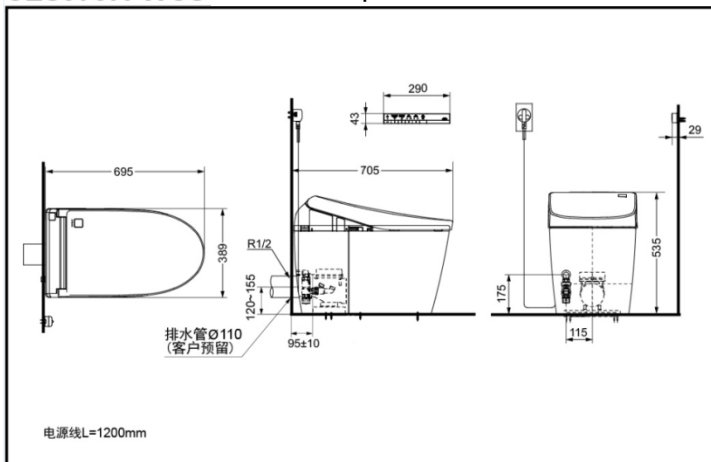

CES9787WCS  
CES9787PWCS

Sanitizing HybridWashlet Auto Reduce TornadoCefiontect  
FunctionThe Water flushing

CES9787WCST305  
CES9787WCST400 NEOREST One-piece Toilet/Bidet

CES9787PWCS NEOREST One-piece Toilet/Bidet

### SPECIFICS

Size : 695\*389\*535mm  
Nominal water consumption :  
CES9787WCS:3.8L  
CES9787PWCS:4.8L  
Water efficiency grade:  
grade 1  
Flush System : Tornado  
Rough-in :  
CES9787WCST305: 305mm  
CES9787WCST400: 400mm  
CES9787PWCS: H=120~155mm  
Water supply :  
0.05MPa(dynamic pressure) ~  
0.75MPa(static pressure)  
Power : 832W  
Max Power : 1468W  
Power Supply : 220V(50Hz)