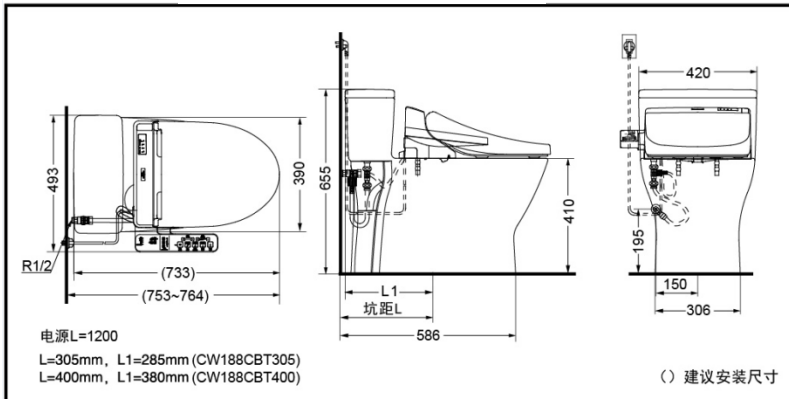

CES6631A

Washlet

Cefiontect

Reduce
The Water

Tornado
Flushing

FEATURES

- Beautiful and clean hidden design for Washlet power and water pipes.
- With warm water cleansing, heated seat, warm air drying and deodorization united in one, providing more comfortable and healthy washing service.
- Warm seat controlled by the computer makes you feel warm in the winter, and the temperature can also be adjusted.
- Providing rear cleansing, front cleansing and soft rear cleansing, secure and sanitary for use.

CES6631A · Smart One-piece Toilet

*TOTO(CHINA) CO.,LTD. All rights reserved.

SPECIFICS

- Size: 733*493*655mm
- Nominal water consumption: 3.8L
- Water efficiency grade: grade 1
- Flush system: 3D tornado flushing
- Rough-in: 305/400mm
- Drainage: floor drain
- Water supply: 0.05MPa(dynamic pressure)~0.75MPa(static pressure)
- Power: 220V(50Hz)
- Power: 275W
- Control: control panel