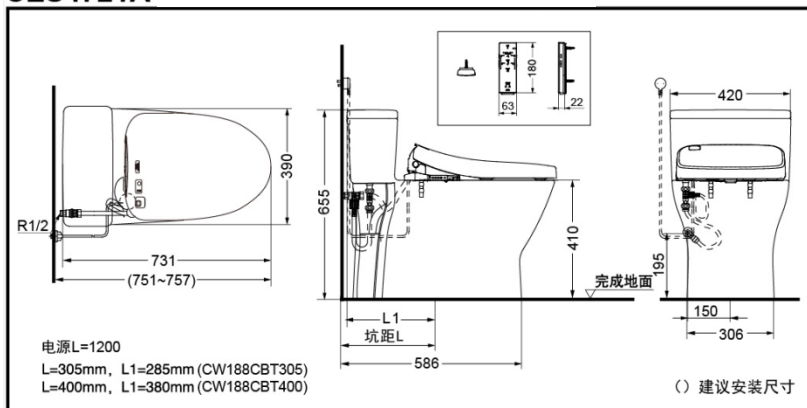

CES4731A
(Auto lid open/close ; LED light)
CES4721A

Sanitizing

Washlet

Auto Functions

Cefiontect

Reduce The Water

Tornado Flushing

CES4731A
CES4721A Smart One-piece Toilet

*TOTO(CHINA) CO.,LTD. All rights reserved.

FEATURES

- Beautiful and clean hidden design for Washlet power and water pipes.
- With warm water cleansing, heated seat, warm air drying and deodorization united in one, providing more comfortable and healthy washing service.
- Auto-spray for toilet after seated; wet surface keeps dirt from sticking in toilet.
- Warm seat controlled by the computer makes you feel warm in the winter, and the temperature can also be adjusted.
- Providing rear cleansing, front cleansing and soft rear cleansing, secure and sanitary for use.
- Lid of toilet seat opens and closes automatically adjustable by remote control. (CES4731A exclusive)
- Use soft lighting, for night use. (CES4731A exclusive)
- Remote control, easy to use.

SPECIFICS

Size: 731*420*655mm

Nominal water consumption: 3.8L

Water efficiency grade: grade 1

Flush system:

3D tornado flushing

Rough-in: 305/400mm

Drainage: floor drain

Water supply:

0.05MPa (dynamic pressure) ~ 0.75MPa (static pressure)

Power: 220V (50Hz)

Rated power: 830W