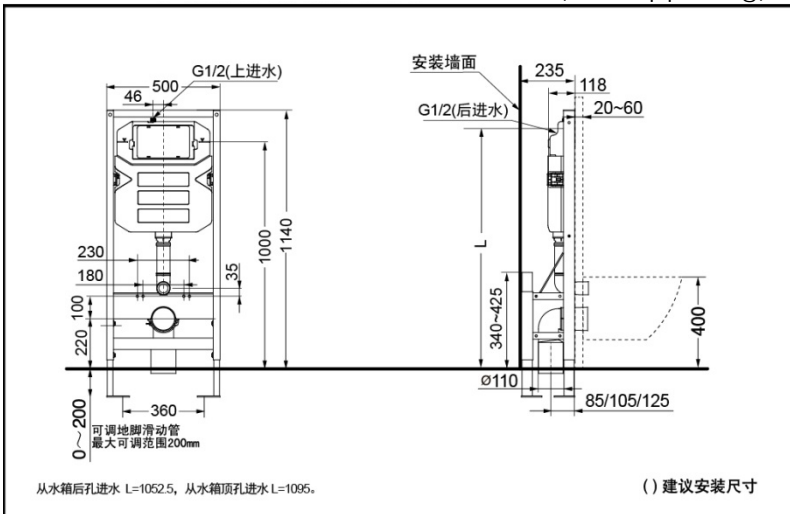

WH068R

Reduce
The Water

FEATURES

- Floor-fixing installing which does not need wall fixing makes installing more flexible and adaptive.
- More convenient inner water accessories and control panel quick installing design for installing and maintaining.
- New drainage valve with multi available shifts.
- New higher-performance water-in valve.

WH068R Manual Concealed Flush Tank (Self-Supporting)

*TOTO(CHINA) CO.,LTD. All rights reserved.

SPECIFICS

Drainage: 3.0/4.8L

Water supply:

0.05MPa(dynamic pressure) ~
0.75MPa(static pressure)

OTHERS

Recommend fittings: