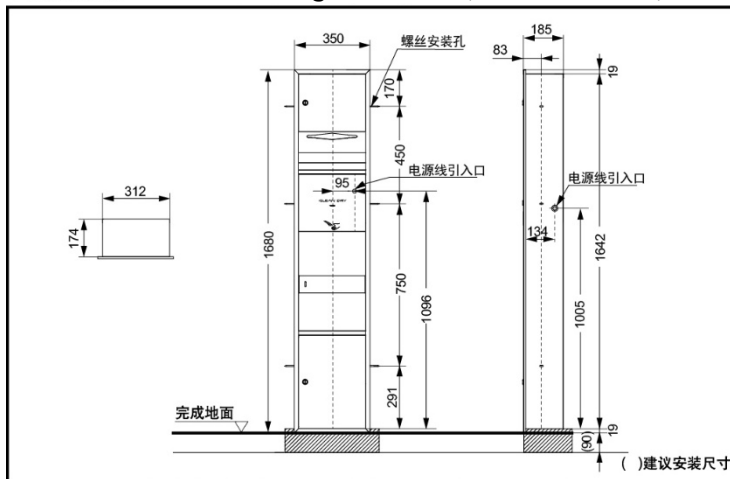

TYC603P Quick Sensing Hand Drier (Wall Embedded)

* TOTO公司保留对其产品规格和尺寸更改的权利，届时，恕不另行通知。

*TOTO(CHINA) CO.,LTD. All rights reserved.

SPECIFICS

Size: 350*185*1680mm

Rated power: 605W

Heater power: 230W