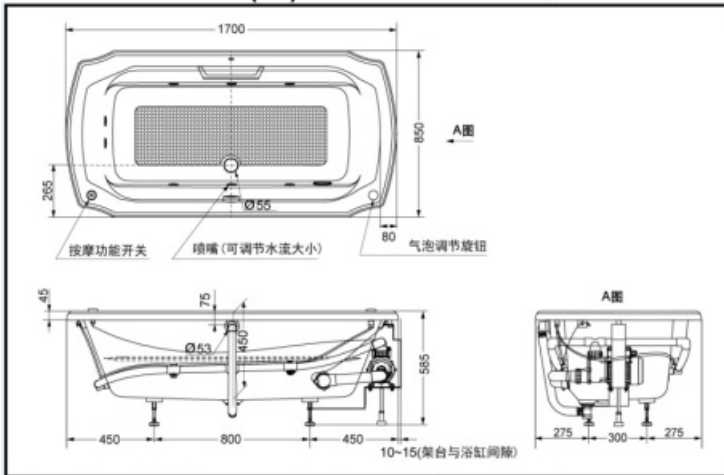

PPYK1730ZRHPWN(#P) Pearl Bathtub (no Skirt)

*TOTO(CHINA) CO.,LTD. All rights reserved.