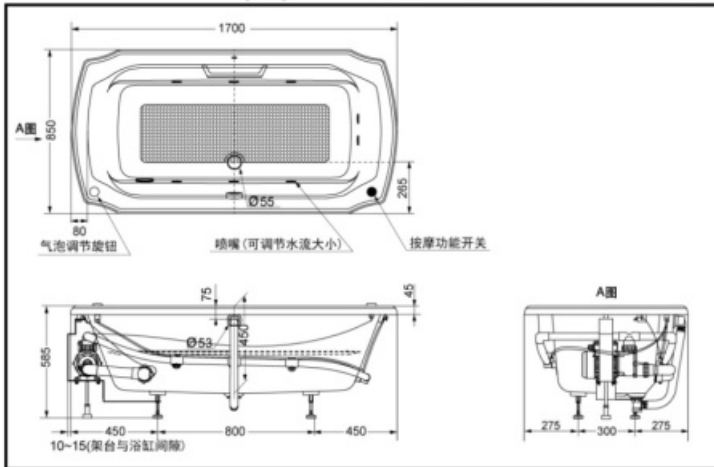

PPYK1730ZLHPWN(#P) Pearl Bathtub (no Skirt)