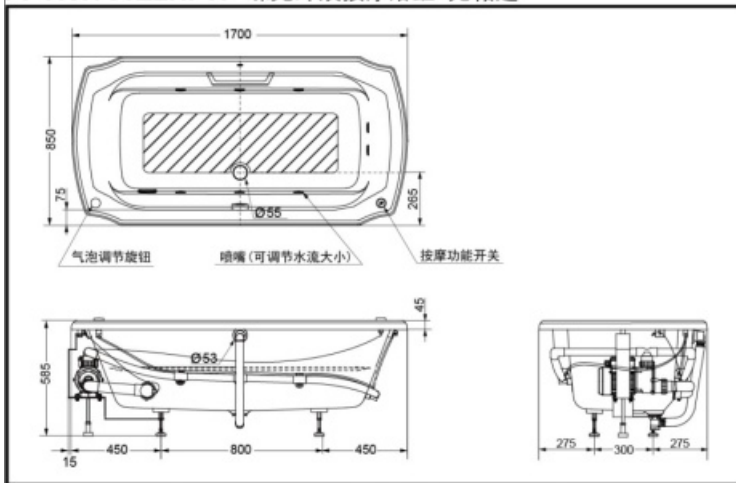

PPYK1730ZLHPW Pearl Bathtub (no Skirt)