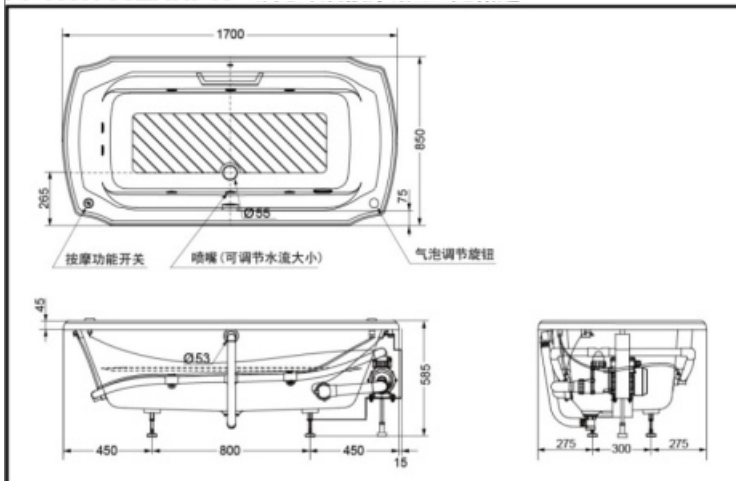

PPYK1730ZRHPW Pearl Bathtub (no Skirt)

*TOTO(CHINA) CO.,LTD. All rights reserved.

SPECIFICS

Size: 1700*850*585mm

OTHERS

Series: GUINEVERE