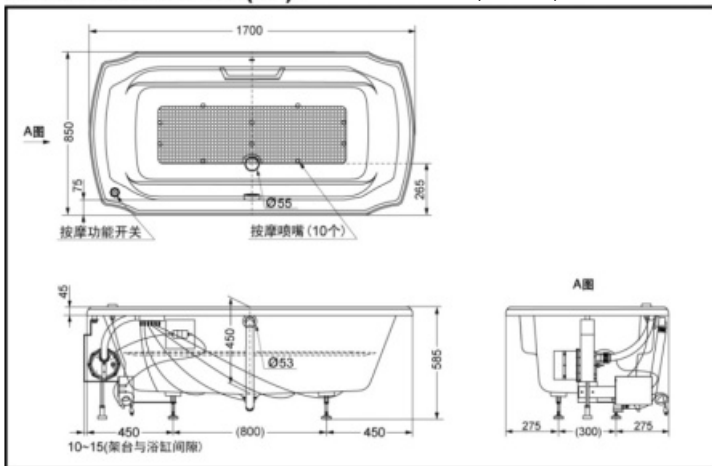

SPECIFICS

Size: 1700*850*585mm

OTHERS

Series: GUINEVERE

PPYB1730ZLHPWN(#P) Pearl Bathtub (no Skirt)

PPYB1730ZRHPWN(#P) Pearl Bathtub (no Skirt)

*TOTO(CHINA) CO.,LTD. All rights reserved.