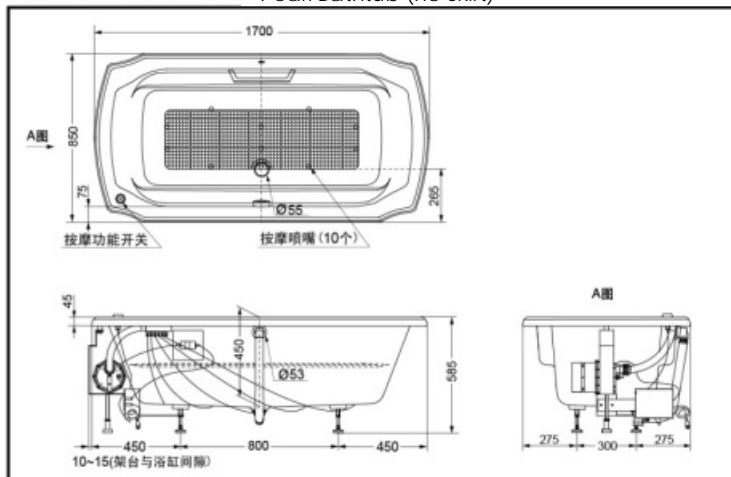

(Drainage included)

FEATURES

- Classic design.
- Water saving
- Different types available.

PPYB1730ZLHPW Pearl Bathtub (no Skirt)

PPYB1730ZRHPW Pearl Bathtub (no Skirt)

*TOTO(CHINA) CO.,LTD. All rights reserved.

SPECIFICS

Size: 1700*850*585mm

OTHERS

Series: GUINEVERE

PPYB1730ZLHPWN(#P) Pearl Bathtub (no Skirt)

PPYB1730ZRHPWN(#P) Pearl Bathtub (no Skirt)

*TOTO(CHINA) CO.,LTD. All rights reserved.