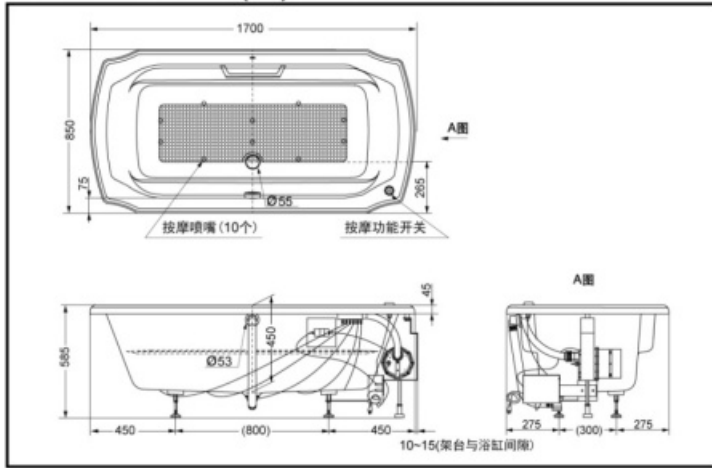

(Drainage included)

FEATURES

- Classic design.
- Water saving
- Different types available.

PPYB1730ZLHPW Pearl Bathtub (no Skirt)

PPYB1730ZRHPW Pearl Bathtub (no Skirt)

*TOTO(CHINA) CO.,LTD. All rights reserved.

SPECIFICS

Size: 1700*850*585mm

OTHERS

Series: GUINEVERE

PPYB1730ZLHPWN(#P) Pearl Bathtub (no Skirt)

PPYB1730ZRHPWN(#P) Pearl Bathtub (no Skirt)

*TOTO(CHINA) CO.,LTD. All rights reserved.