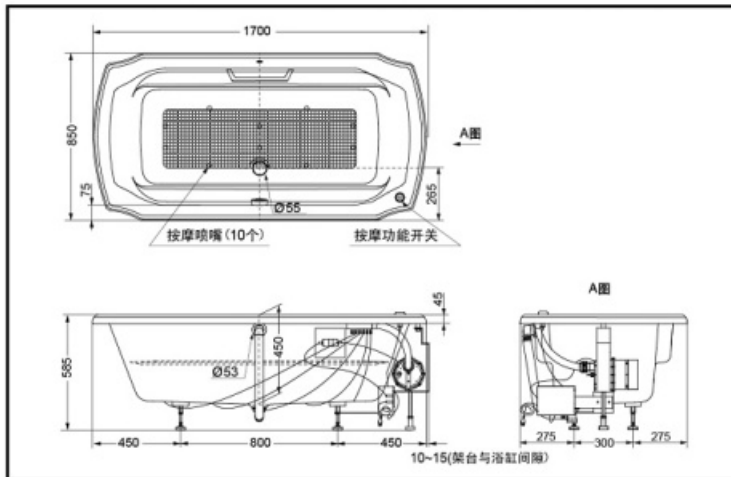

TOTO

Pearl Air Bubble Bathtub

PPYB1730ZLHPW
PPYB1730ZRHPW

(the colour of overflow, outlet is
chromium)

PPYB1730ZLHPWN
PPYB1730ZRHPWN

(the colour of overflow, outlet is
brushed nickel)

#P(pearl white)

PPYB1730ZLHPW
PPYB1730ZRHPW
PPYB1730ZLHPWN
PPYB1730ZRHPWN

(Drainage included)

FEATURES

- Classic design.
- Water saving
- Different types available.

PPYB1730ZLHPW Pearl Bathtub (no Skirt)

PPYB1730ZRHPW Pearl Bathtub (no Skirt)

*TOTO(CHINA) CO.,LTD. All rights reserved.

SPECIFICS

Size: 1700*850*585mm

OTHERS

Series: GUINEVERE

PPYB1730ZLHPWN(#P) Pearl Bathtub (no Skirt)

PPYB1730ZRHPWN(#P) Pearl Bathtub (no Skirt)

*TOTO(CHINA) CO.,LTD. All rights reserved.