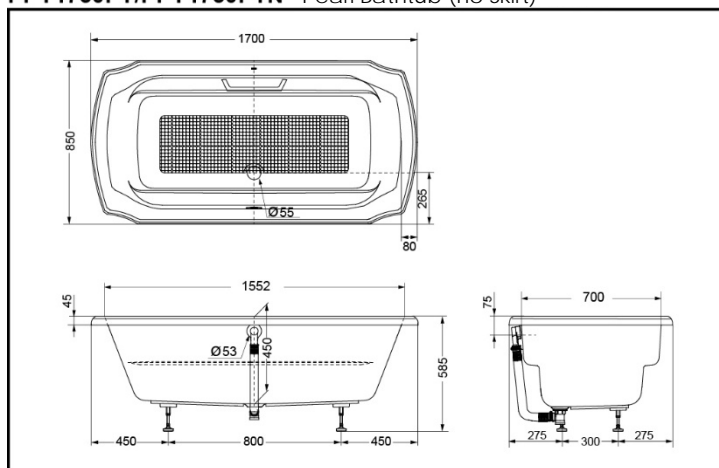

### FEATURES

- Classic design.
- Water saving
- Different types available.

PPY1730HPT/PPY1730HPTN  
PPY1730PT/PPY1730PTN Pearl Bathtub (no Skirt)

\*TOTO公司保留对其产品规格和尺寸更改的权利。届时，恕不另行通知。

\*TOTO(CHINA) CO.,LTD. All rights reserved.

### SPECIFICS

Size: 1700\*850\*585mm