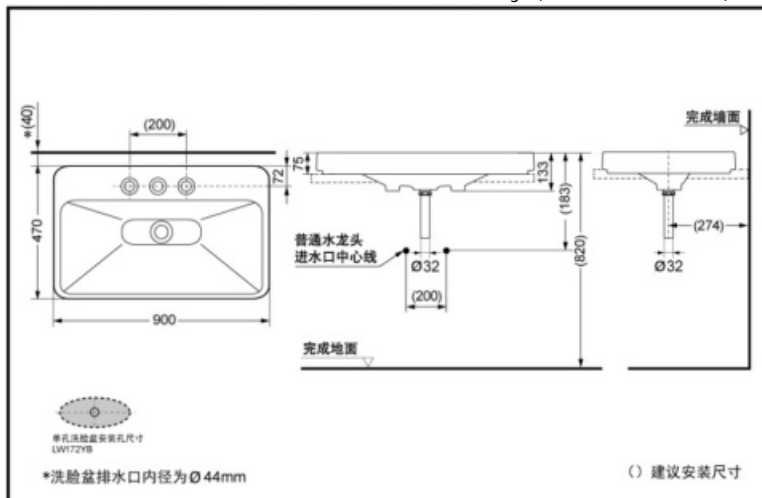

LW172B/YB Above Counter Lavatory (Renesse series)

*TOTO(CHINA) CO.,LTD. All rights reserved.

SPECIFICS

Size: 900*470*75mm

Actual volume:

no water stored

OTHERS

Series: Renesse series

Recommend fittings:

LW172Bfits faucet: DL227-1E

LW172YB fits faucet: DL349-3E