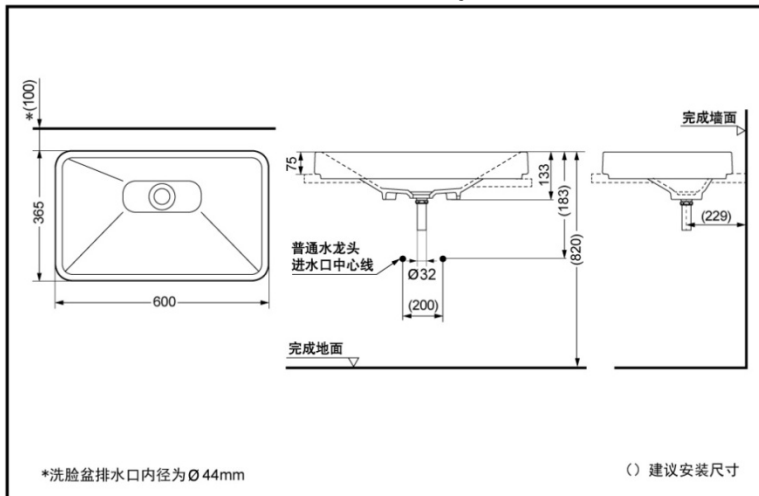

LW171YB

Cefiontect

FEATURES

- RENESSE series lavatory.
- Simple and clean lines build up a fashion and elegant sanitary space.
- Cefiontect applied.
- Debris, mold and bacteria being prevented from sticking to ceramic surfaces leads to fewer chemicals and water in cleaning .

LW171YB : Above Counter Lavatory (RENESSE series)

*TOTO(CHINA) CO.,LTD. All rights reserved.

SPECIFICS

Size: 600*365*75mm

Volume: no water stored

OTHERS

Series: RENESSE series

Recommend fittings:

faucet: DL349-4E/DL349-5E