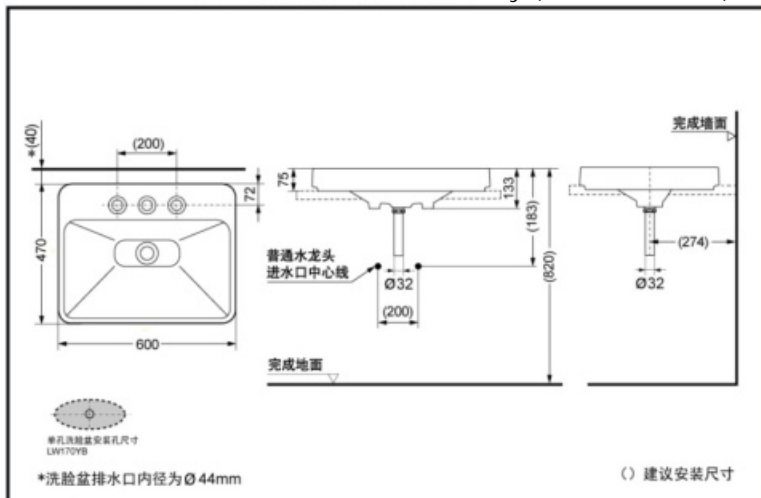

LW170B(for 8-in faucet)
LW170YB(for single-hole faucet)

Cefiontect

FEATURES

- RENESSE series lavatory.
- Simple and clean lines build up a fashion and elegant sanitary space.
- Cefiontect applied.
- Debris, mold and bacteria being prevented from sticking to ceramic surfaces leads to fewer chemicals and water in cleaning .

LW170B/YB Above Counter Lavatory (Renesse series)

*TOTO(CHINA) CO.,LTD. All rights reserved.

SPECIFICS

Size: 600*470*75mm

Actual volume:
no water stored

OTHERS

Series: Renesse series

Recommend fittings:

LW170B fits faucet: DL227-1E

LW170YB fits faucet: DL349-3E