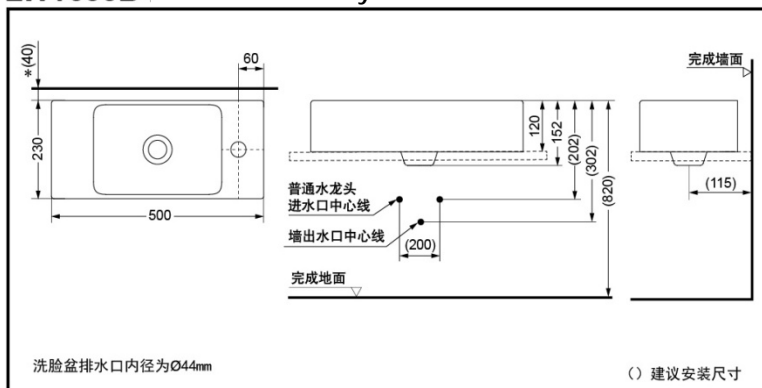

LW1635B

Cefiontect

FEATURES

- Small wash basin in depth.
- Unique asymmetrical design, compact and simple.
- Easy to clean.
- Cefiontect technology applied, super smooth surface beyond the nanoscale leaves no space for dirt to stay.

LW1635B Console Lavatory for Hands

*TOTO(CHINA) CO.,LTD. All rights reserved.

SPECIFICS

Size: 500*230*120mm

OTHERS

w/ Drainage Fittings

Recommend fittings:

RAMO faucet: DL320V9