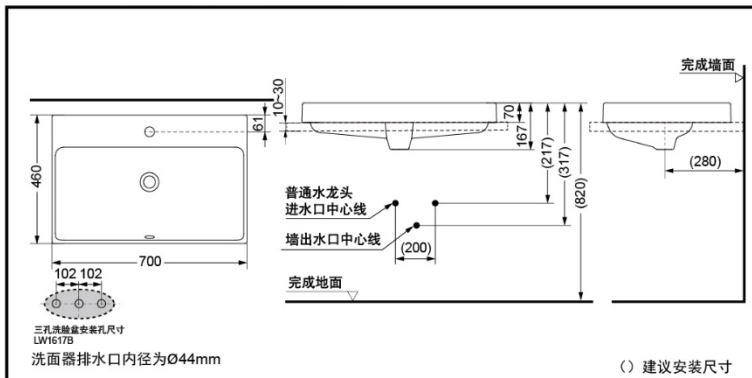

LW1617B/CB Console Lavatory

*TOTO公司保留对其产品规格和尺寸更改的权利。届时，恕不另行通知。

*TOTO(CHINA) CO.,LTD. All rights reserved.

SPECIFICS

Size: 700*460*70mm

Capacity: 8.2L

OTHERS

Recommend fittings:

Classical faucets:

DL367/DL224/DL224A

Contemporary faucets:

DL368/DL369/DL226R

/DL370R/DL225S