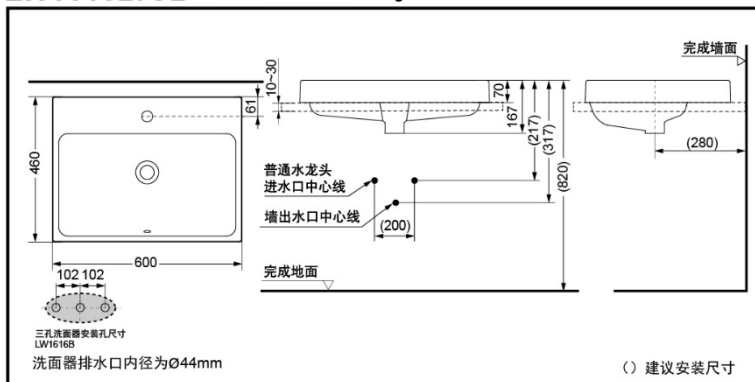

TOTO

Console Lavatory

LW1616B (for 8-in. faucet)

LW1616CB (for single-hole faucet)

Cefiontect

LW1616B
LW1616CB

FEATURES

- Simple and elegant square geometry appearance creates a simple, stylish bathroom
- Big size fashion appearance creates a top grade sanitary environment.
- Thinner exquisite edge creates a bigger volume.
- Thin appearance with deep-buried design creates a no-splashing basin.
- Cefiontect technology applied, super smooth surface beyond the nanoscale leaves no space for dirt to stay.

LW1616B/CB Console Lavatory

* TOTO公司保留对其产品规格和尺寸更改的权利。届时，恕不另行通知。

*TOTO(CHINA) CO.,LTD. All rights reserved.

SPECIFICS

Size: 600*460*70mm

OTHERS

Recommend fittings:

Classical faucets: DL367/DL224
DL224A